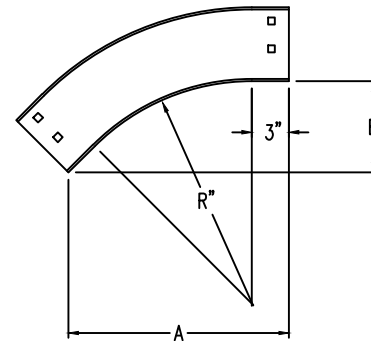

## Vertical Outside 45° ELBOW (5"H)

**Vertical Outside 45° ELBOW (ALUMINUM)**  
 Manufactured in Canada by Niedax CER

**Note:** Couplings C/W Hardware are supplied with each fitting.

END VIEW

RUNG END VIEWS

### ALUMINUM LADDER/VENTILATED TRAY VERTICAL OUTSIDE 45° ELBOW ORDERING DATA EXAMPLE