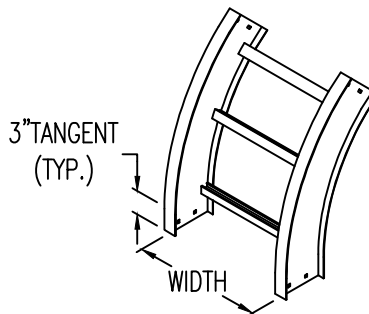

ALUMINUM LADDER/VENTILATED TRAY VERTICAL OUTSIDE 45° ELBOW ORDERING DATA EXAMPLE

L D A 5 3 - (Width) - VO45 - (Radius)