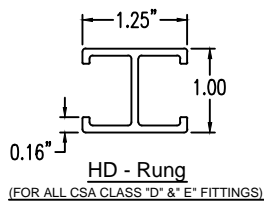

## Vertical Outside 45° ELBOW (5"H)

**Vertical Outside 45° ELBOW (ALUMINUM)**  
 Manufactured in Canada by Niedax CER

**Note:** Couplings C/W Hardware are supplied with each fitting.

END VIEW

RUNG END VIEWS

### ALUMINUM LADDER/VENTILATED TRAY VERTICAL OUTSIDE 45° ELBOW ORDERING DATA EXAMPLE