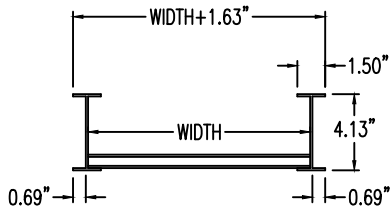

## Vertical Outside 45° ELBOW (5"H)

**Vertical Outside 45° ELBOW (ALUMINUM)**  
 Manufactured in Canada by Niedax CER

**Note:** Couplings C/W Hardware are supplied with each fitting.

END VIEW

RUNG END VIEWS