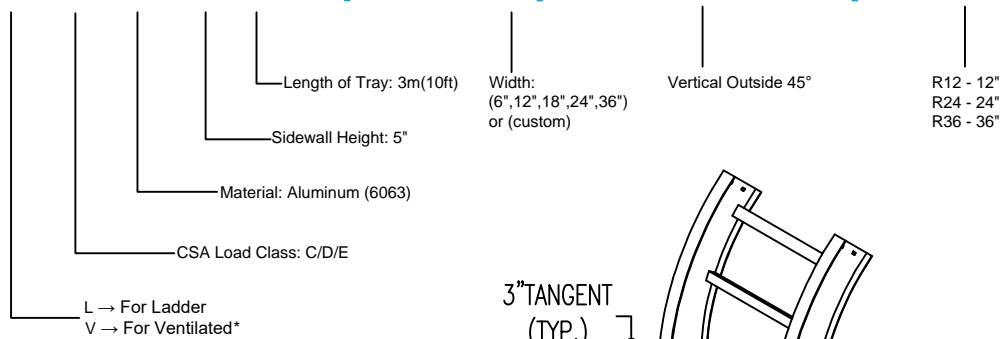

ALUMINUM LADDER/VENTILATED TRAY VERTICAL OUTSIDE 45° ELBOW ORDERING DATA EXAMPLE

L D A 5 3 - (Width) - VO45 - (Radius)

2799 Barton St E
Hamilton, ON L8E 2J8
Toll Free: 1 877.213.8045
Phone: 905.337.7522
Cerinc.ca

NOTES:
* CSA Ventilated tray has a rung spacing of 4" between rungs.