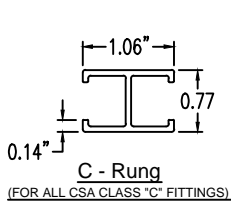

## Vertical Outside 45° ELBOW (5"H)

**Vertical Outside 45° ELBOW (ALUMINUM)**  
 Manufactured in Canada by Niedax CER

**Note:** Couplings C/W Hardware are supplied with each fitting.

END VIEW

RUNG END VIEWS

### ALUMINUM LADDER/VENTILATED TRAY VERTICAL OUTSIDE 45° ELBOW ORDERING DATA EXAMPLE