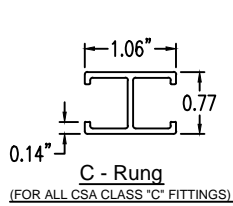

Aluminum Ladder/Ventilated Tray

Vertical Outside 30° ELBOW (5"H)

Vertical Outside 30° ELBOW (ALUMINUM)
 Manufactured in Canada by Niedax CER

Note: Couplings C/W Hardware are supplied with each fitting.

END VIEW

RUNG END VIEWS

ALUMINUM LADDER/VENTILATED TRAY VERTICAL OUTSIDE 30° ELBOW ORDERING DATA EXAMPLE

L D A 5 3 - (Width) - VO30 - (Radius)

2799 Barton St E
 Hamilton, ON L8E 2J8
 Toll Free: 1 877.213.8045
 Phone: 905.337.7522
 Cerinc.ca

NOTES:

* CSA Ventilated tray has a rung spacing of 4" between rungs.