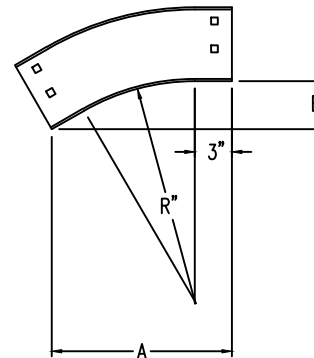

Aluminum Ladder/Ventilated Tray

Vertical Outside 30° ELBOW (5"H)

Vertical Outside 30° ELBOW (ALUMINUM)
 Manufactured in Canada by Niedax CER

Note: Couplings C/W Hardware are supplied with each fitting.

END VIEW

RUNG END VIEWS

ALUMINUM LADDER/VENTILATED TRAY VERTICAL OUTSIDE 30° ELBOW ORDERING DATA EXAMPLE

L D A 5 3 - (Width) - VO30 - (Radius)

2799 Barton St E
 Hamilton, ON L8E 2J8
 Toll Free: 1 877.213.8045
 Phone: 905.337.7522
 Cerinc.ca

NOTES:

* CSA Ventilated tray has a rung spacing of 4" between rungs.