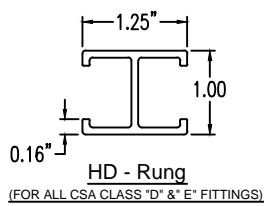

Aluminum Ladder/Ventilated Tray

Vertical Outside 30° ELBOW (5"H)

Vertical Outside 30° ELBOW (ALUMINUM)
 Manufactured in Canada by Niedax CER

Note: Couplings C/W Hardware are supplied with each fitting.

END VIEW

RUNG END VIEWS

ALUMINUM LADDER/VENTILATED TRAY VERTICAL OUTSIDE 30° ELBOW ORDERING DATA EXAMPLE

L D A 5 3 - (Width) - VO30 - (Radius)

2799 Barton St E
 Hamilton, ON L8E 2J8
 Toll Free: 1 877.213.8045
 Phone: 905.337.7522
 Cerinc.ca

NOTES:

* CSA Ventilated tray has a rung spacing of 4" between rungs.