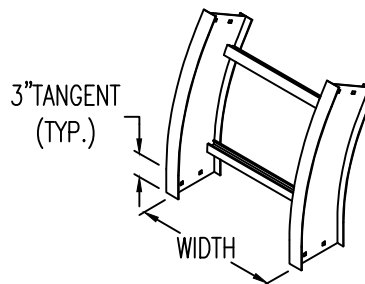

Aluminum Ladder/Ventilated Tray

Vertical Outside 30° ELBOW (5"H)

Vertical Outside 30° ELBOW (ALUMINUM)
 Manufactured in Canada by Niedax CER

Note: Couplings C/W Hardware are supplied with each fitting.

END VIEW

RUNG END VIEWS

ALUMINUM LADDER/VENTILATED TRAY VERTICAL OUTSIDE 30° ELBOW ORDERING DATA EXAMPLE

L D A 5 3 - (Width) - VO30 - (Radius)

2799 Barton St E
 Hamilton, ON L8E 2J8
 Toll Free: 1 877.213.8045
 Phone: 905.337.7522
 Cerinc.ca

NOTES:

* CSA Ventilated tray has a rung spacing of 4" between rungs.