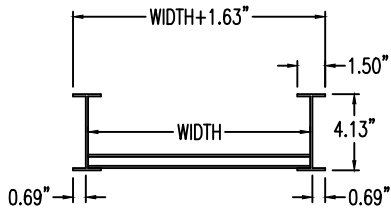

Aluminum Ladder/Ventilated Tray

Vertical Outside 30° ELBOW (5"H)

Vertical Outside 30° ELBOW (ALUMINUM)
 Manufactured in Canada by Niedax CER

Note: Couplings C/W Hardware are supplied with each fitting.

END VIEW

RUNG END VIEWS

ALUMINUM LADDER/VENTILATED TRAY VERTICAL OUTSIDE 30° ELBOW ORDERING DATA EXAMPLE

L D A 5 3 - (Width) - VO30 - (Radius)

2799 Barton St E
 Hamilton, ON L8E 2J8
 Toll Free: 1 877.213.8045
 Phone: 905.337.7522
 Cerinc.ca

NOTES:

* CSA Ventilated tray has a rung spacing of 4" between rungs.