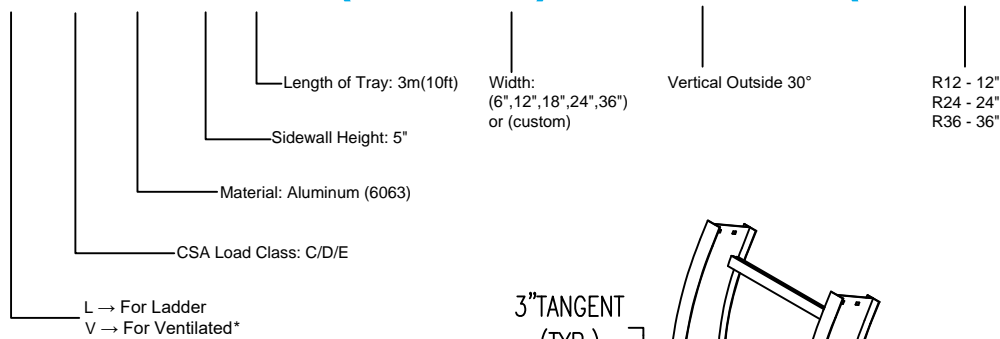

Aluminum Ladder/Ventilated Tray

Vertical Outside 30° ELBOW (5"H)

Vertical Outside 30° ELBOW (ALUMINUM)
 Manufactured in Canada by Niedax CER

Note: Couplings C/W Hardware are supplied with each fitting.

END VIEW

RUNG END VIEWS

ALUMINUM LADDER/VENTILATED TRAY VERTICAL OUTSIDE 30° ELBOW ORDERING DATA EXAMPLE

L D A 5 3 - (Width) - VO30 - (Radius)

2799 Barton St E
 Hamilton, ON L8E 2J8
 Toll Free: 1 877.213.8045
 Phone: 905.337.7522
 Cerinc.ca

NOTES:

* CSA Ventilated tray has a rung spacing of 4" between rungs.