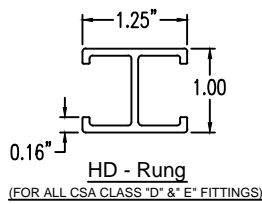

Aluminum Ladder/Ventilated Tray

Vertical Inside 90° ELBOW (5"H)

Vertical Inside 90° ELBOW (ALUMINUM)
 Manufactured in Canada by Niedax CER

Note: Couplings C/W Hardware are supplied with each fitting.

END VIEW

RUNG END VIEWS

ALUMINUM LADDER/VENTILATED TRAY VERTICAL INSIDE 90° ELBOW ORDERING DATA EXAMPLE

L D A 5 3 - (Width) - VI90 - (Radius)

2799 Barton St E
 Hamilton, ON L8E 2J8
 Toll Free: 1 877.213.8045
 Phone: 905.337.7522
 Cerinc.ca

NOTES:
 * CSA Ventilated tray has a rung spacing of 4" between rungs.