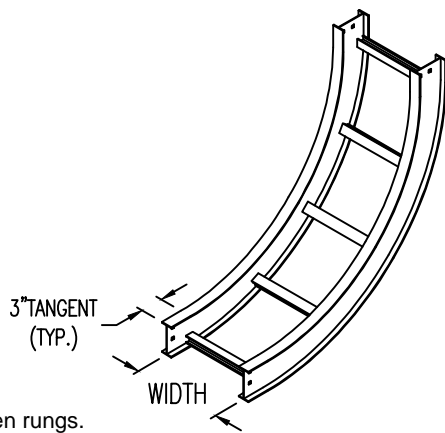

Aluminum Ladder/Ventilated Tray

Vertical Inside 90° ELBOW (5"H)

Vertical Inside 90° ELBOW (ALUMINUM)
 Manufactured in Canada by Niedax CER

Note: Couplings C/W Hardware are supplied with each fitting.

END VIEW

RUNG END VIEWS

ALUMINUM LADDER/VENTILATED TRAY VERTICAL INSIDE 90° ELBOW ORDERING DATA EXAMPLE

L D A 5 3 - (Width) - VI90 - (Radius)

2799 Barton St E
 Hamilton, ON L8E 2J8
 Toll Free: 1 877.213.8045
 Phone: 905.337.7522
 Cerinc.ca

NOTES:
 * CSA Ventilated tray has a rung spacing of 4" between rungs.