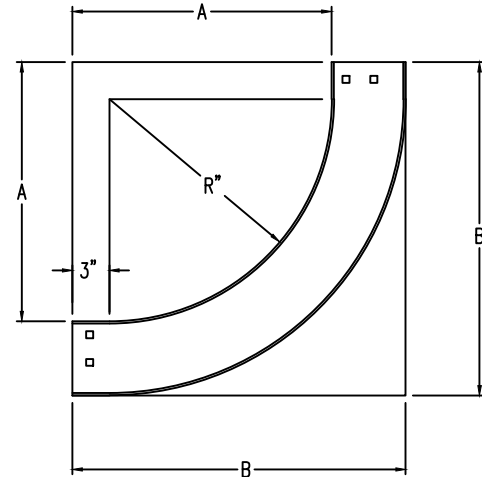

Aluminum Ladder/Ventilated Tray

Vertical Inside 90° ELBOW (5"H)

Vertical Inside 90° ELBOW (ALUMINUM)
 Manufactured in Canada by Niedax CER

Note: Couplings C/W Hardware are supplied with each fitting.

END VIEW

RUNG END VIEWS

ALUMINUM LADDER/VENTILATED TRAY VERTICAL INSIDE 90° ELBOW ORDERING DATA EXAMPLE

L D A 5 3 - (Width) - VI90 - (Radius)

2799 Barton St E
 Hamilton, ON L8E 2J8
 Toll Free: 1 877.213.8045
 Phone: 905.337.7522
 Cerinc.ca

NOTES:
 * CSA Ventilated tray has a rung spacing of 4" between rungs.