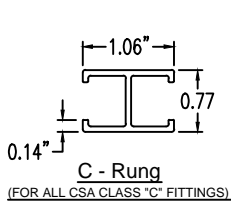

Aluminum Ladder/Ventilated Tray

Vertical Inside 90° ELBOW (5"H)

Vertical Inside 90° ELBOW (ALUMINUM)
 Manufactured in Canada by Niedax CER

Note: Couplings C/W Hardware are supplied with each fitting.

END VIEW

RUNG END VIEWS

ALUMINUM LADDER/VENTILATED TRAY VERTICAL INSIDE 90° ELBOW ORDERING DATA EXAMPLE

L D A 5 3 - (Width) - VI90 - (Radius)

2799 Barton St E
 Hamilton, ON L8E 2J8
 Toll Free: 1 877.213.8045
 Phone: 905.337.7522
 Cerinc.ca

NOTES:
 * CSA Ventilated tray has a rung spacing of 4" between rungs.