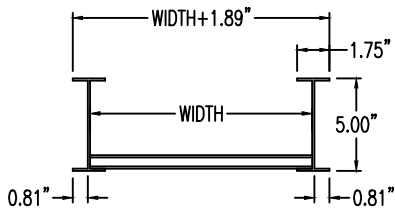

Aluminum Ladder/Ventilated Tray

Vertical Inside 90° ELBOW (5"H)

Vertical Inside 90° ELBOW (ALUMINUM)
 Manufactured in Canada by Niedax CER

Note: Couplings C/W Hardware are supplied with each fitting.

END VIEW

RUNG END VIEWS

ALUMINUM LADDER/VENTILATED TRAY VERTICAL INSIDE 90° ELBOW ORDERING DATA EXAMPLE

L D A 5 3 - (Width) - VI90 - (Radius)

2799 Barton St E
 Hamilton, ON L8E 2J8
 Toll Free: 1 877.213.8045
 Phone: 905.337.7522
 Cerinc.ca

NOTES:
 * CSA Ventilated tray has a rung spacing of 4" between rungs.