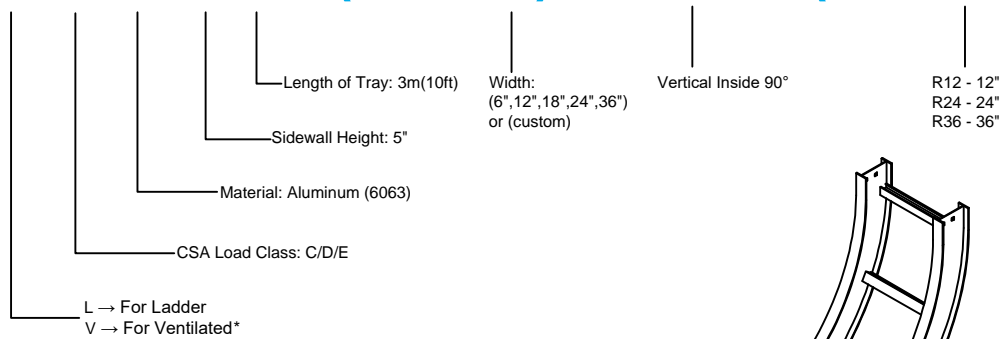

Aluminum Ladder/Ventilated Tray

Vertical Inside 90° ELBOW (5"H)

Vertical Inside 90° ELBOW (ALUMINUM)
 Manufactured in Canada by Niedax CER

Note: Couplings C/W Hardware are supplied with each fitting.

END VIEW

RUNG END VIEWS

ALUMINUM LADDER/VENTILATED TRAY VERTICAL INSIDE 90° ELBOW ORDERING DATA EXAMPLE

L D A 5 3 - (Width) - VI90 - (Radius)

2799 Barton St E
 Hamilton, ON L8E 2J8
 Toll Free: 1 877.213.8045
 Phone: 905.337.7522
 Cerinc.ca

NOTES:
 * CSA Ventilated tray has a rung spacing of 4" between rungs.