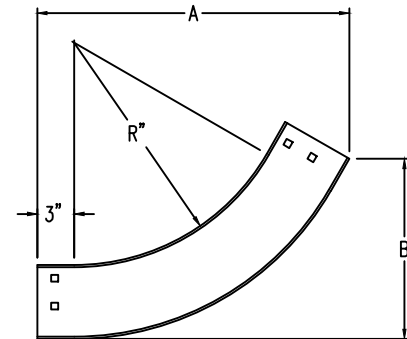

Aluminum Ladder/Ventilated Tray

Vertical Inside 60° ELBOW (5"H)

Vertical Inside 60° ELBOW (ALUMINUM)
 Manufactured in Canada by Niedax CER

Note: Couplings C/W Hardware are supplied with each fitting.

END VIEW

RUNG END VIEWS

ALUMINUM LADDER/VENTILATED TRAY VERTICAL INSIDE 60° ELBOW ORDERING DATA EXAMPLE

L D A 5 3 - (Width) - VI60 - (Radius)

2799 Barton St E
 Hamilton, ON L8E 2J8
 Toll Free: 1 877.213.8045
 Phone: 905.337.7522
 Cerinc.ca

NOTES:
 * CSA Ventilated tray has a rung spacing of 4" between rungs.