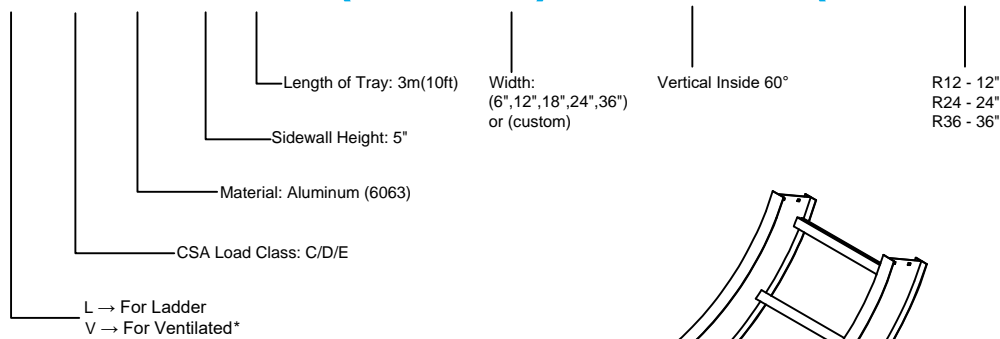

Aluminum Ladder/Ventilated Tray

Vertical Inside 60° ELBOW (5"H)

Vertical Inside 60° ELBOW (ALUMINUM)
 Manufactured in Canada by Niedax CER

Note: Couplings C/W Hardware are supplied with each fitting.

END VIEW

RUNG END VIEWS

ALUMINUM LADDER/VENTILATED TRAY VERTICAL INSIDE 60° ELBOW ORDERING DATA EXAMPLE

L D A 5 3 - (Width) - VI60 - (Radius)

2799 Barton St E
 Hamilton, ON L8E 2J8
 Toll Free: 1 877.213.8045
 Phone: 905.337.7522
 Cerinc.ca

NOTES:
 * CSA Ventilated tray has a rung spacing of 4" between rungs.