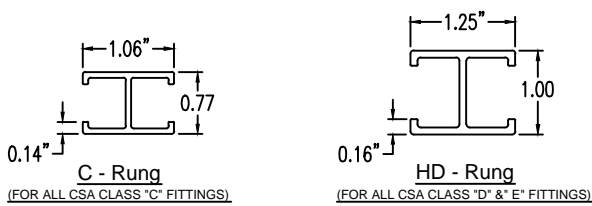

Aluminum Ladder/Ventilated Tray

Vertical Inside 60° ELBOW (5"H)

Vertical Inside 60° ELBOW (ALUMINUM)
 Manufactured in Canada by Niedax CER

Note: Couplings C/W Hardware are supplied with each fitting.

END VIEW

RUNG END VIEWS

ALUMINUM LADDER/VENTILATED TRAY VERTICAL INSIDE 60° ELBOW ORDERING DATA EXAMPLE

L D A 5 3 - (Width) - VI60 - (Radius)

2799 Barton St E
 Hamilton, ON L8E 2J8
 Toll Free: 1 877.213.8045
 Phone: 905.337.7522
 Cerinc.ca

NOTES:
 * CSA Ventilated tray has a rung spacing of 4" between rungs.