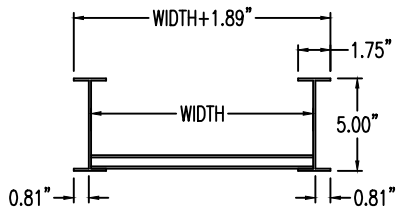

Aluminum Ladder/Ventilated Tray

Vertical Inside 60° ELBOW (5"H)

Vertical Inside 60° ELBOW (ALUMINUM)
 Manufactured in Canada by Niedax CER

Note: Couplings C/W Hardware are supplied with each fitting.

END VIEW

RUNG END VIEWS

ALUMINUM LADDER/VENTILATED TRAY VERTICAL INSIDE 60° ELBOW ORDERING DATA EXAMPLE

L D A 5 3 - (Width) - VI60 - (Radius)

2799 Barton St E
 Hamilton, ON L8E 2J8
 Toll Free: 1 877.213.8045
 Phone: 905.337.7522
 Cerinc.ca

NOTES:
 * CSA Ventilated tray has a rung spacing of 4" between rungs.