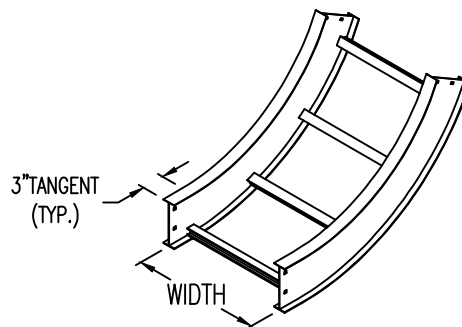

Aluminum Ladder/Ventilated Tray

Vertical Inside 60° ELBOW (5"H)

Vertical Inside 60° ELBOW (ALUMINUM)
 Manufactured in Canada by Niedax CER

Note: Couplings C/W Hardware are supplied with each fitting.

END VIEW

RUNG END VIEWS

ALUMINUM LADDER/VENTILATED TRAY VERTICAL INSIDE 60° ELBOW ORDERING DATA EXAMPLE

L D A 5 3 - (Width) - VI60 - (Radius)

2799 Barton St E
 Hamilton, ON L8E 2J8
 Toll Free: 1 877.213.8045
 Phone: 905.337.7522
 Cerinc.ca

NOTES:
 * CSA Ventilated tray has a rung spacing of 4" between rungs.