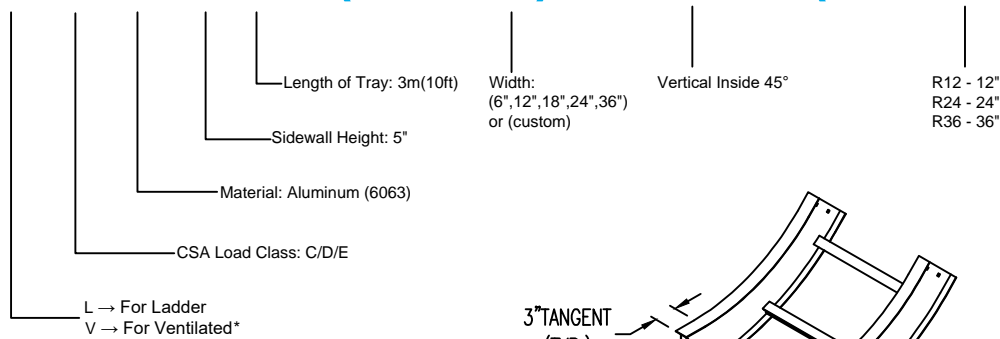

Aluminum Ladder/Ventilated Tray

Vertical Inside 45° ELBOW (5"H)

Vertical Inside 45° ELBOW (ALUMINUM)
 Manufactured in Canada by Niedax CER

Note: Couplings C/W Hardware are supplied with each fitting.

END VIEW

RUNG END VIEWS

ALUMINUM LADDER/VENTILATED TRAY VERTICAL INSIDE 45° ELBOW ORDERING DATA EXAMPLE

L D A 5 3 - (Width) - VI45 - (Radius)

2799 Barton St E
 Hamilton, ON L8E 2J8
 Toll Free: 1 877.213.8045
 Phone: 905.337.7522
 Cerinc.ca

NOTES:

* CSA Ventilated tray has a rung spacing of 4" between rungs.