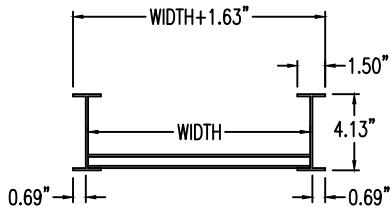

Aluminum Ladder/Ventilated Tray

Vertical Inside 45° ELBOW (5"H)

Vertical Inside 45° ELBOW (ALUMINUM)
 Manufactured in Canada by Niedax CER

Note: Couplings C/W Hardware are supplied with each fitting.

END VIEW

RUNG END VIEWS

ALUMINUM LADDER/VENTILATED TRAY VERTICAL INSIDE 45° ELBOW ORDERING DATA EXAMPLE

L D A 5 3 - (Width) - VI45 - (Radius)

2799 Barton St E
 Hamilton, ON L8E 2J8
 Toll Free: 1 877.213.8045
 Phone: 905.337.7522
 Cerinc.ca

NOTES:

* CSA Ventilated tray has a rung spacing of 4" between rungs.