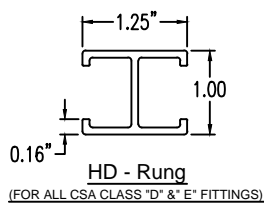

Aluminum Ladder/Ventilated Tray

Vertical Inside 45° ELBOW (5"H)

Vertical Inside 45° ELBOW (ALUMINUM)
 Manufactured in Canada by Niedax CER

Note: Couplings C/W Hardware are supplied with each fitting.

END VIEW

RUNG END VIEWS

ALUMINUM LADDER/VENTILATED TRAY VERTICAL INSIDE 45° ELBOW ORDERING DATA EXAMPLE

L D A 5 3 - (Width) - VI45 - (Radius)

2799 Barton St E
 Hamilton, ON L8E 2J8
 Toll Free: 1 877.213.8045
 Phone: 905.337.7522
 Cerinc.ca

NOTES:

* CSA Ventilated tray has a rung spacing of 4" between rungs.