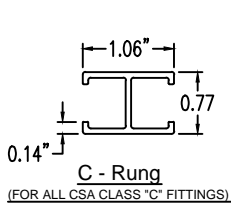

Aluminum Ladder/Ventilated Tray

Vertical Inside 45° ELBOW (5"H)

Vertical Inside 45° ELBOW (ALUMINUM)
 Manufactured in Canada by Niedax CER

Note: Couplings C/W Hardware are supplied with each fitting.

END VIEW

RUNG END VIEWS

ALUMINUM LADDER/VENTILATED TRAY VERTICAL INSIDE 45° ELBOW ORDERING DATA EXAMPLE

L D A 5 3 - (Width) - VI45 - (Radius)

2799 Barton St E
 Hamilton, ON L8E 2J8
 Toll Free: 1 877.213.8045
 Phone: 905.337.7522
 Cerinc.ca

NOTES:

* CSA Ventilated tray has a rung spacing of 4" between rungs.