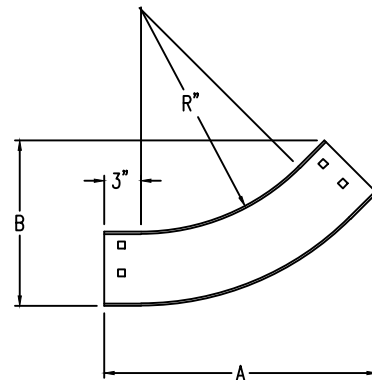

Aluminum Ladder/Ventilated Tray

Vertical Inside 45° ELBOW (5"H)

Vertical Inside 45° ELBOW (ALUMINUM)
 Manufactured in Canada by Niedax CER

Note: Couplings C/W Hardware are supplied with each fitting.

END VIEW

RUNG END VIEWS

ALUMINUM LADDER/VENTILATED TRAY VERTICAL INSIDE 45° ELBOW ORDERING DATA EXAMPLE

L D A 5 3 - (Width) - VI45 - (Radius)

2799 Barton St E
 Hamilton, ON L8E 2J8
 Toll Free: 1 877.213.8045
 Phone: 905.337.7522
 Cerinc.ca

NOTES:

* CSA Ventilated tray has a rung spacing of 4" between rungs.