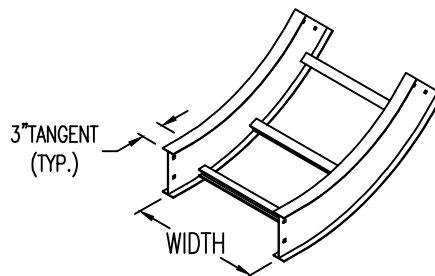

Aluminum Ladder/Ventilated Tray

Vertical Inside 45° ELBOW (5"H)

Vertical Inside 45° ELBOW (ALUMINUM)
 Manufactured in Canada by Niedax CER

Note: Couplings C/W Hardware are supplied with each fitting.

END VIEW

RUNG END VIEWS

ALUMINUM LADDER/VENTILATED TRAY VERTICAL INSIDE 45° ELBOW ORDERING DATA EXAMPLE

L D A 5 3 - (Width) - VI45 - (Radius)

2799 Barton St E
 Hamilton, ON L8E 2J8
 Toll Free: 1 877.213.8045
 Phone: 905.337.7522
 Cerinc.ca

NOTES:

* CSA Ventilated tray has a rung spacing of 4" between rungs.