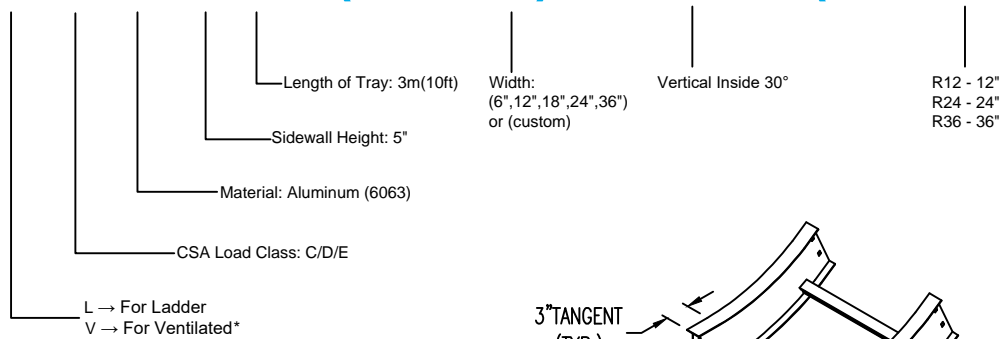

Aluminum Ladder/Ventilated Tray

Vertical Inside 30° ELBOW (5"H)

Vertical Inside 30° ELBOW (ALUMINUM)
 Manufactured in Canada by Niedax CER

Note: Couplings C/W Hardware are supplied with each fitting.

END VIEW

RUNG END VIEWS

ALUMINUM LADDER/VENTILATED TRAY VERTICAL INSIDE 30° ELBOW ORDERING DATA EXAMPLE

L D A 5 3 - (Width) - VI30 - (Radius)

2799 Barton St E
 Hamilton, ON L8E 2J8
 Toll Free: 1 877.213.8045
 Phone: 905.337.7522
 Cerinc.ca

NOTES:

* CSA Ventilated tray has a rung spacing of 4" between rungs.