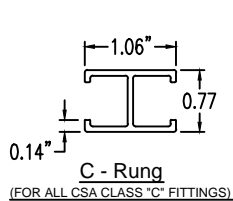

Aluminum Ladder/Ventilated Tray

Vertical Inside 30° ELBOW (5"H)

Vertical Inside 30° ELBOW (ALUMINUM)
 Manufactured in Canada by Niedax CER

Note: Couplings C/W Hardware are supplied with each fitting.

END VIEW

RUNG END VIEWS

ALUMINUM LADDER/VENTILATED TRAY VERTICAL INSIDE 30° ELBOW ORDERING DATA EXAMPLE

L D A 5 3 - (Width) - VI30 - (Radius)

2799 Barton St E
 Hamilton, ON L8E 2J8
 Toll Free: 1 877.213.8045
 Phone: 905.337.7522
 Cerinc.ca

NOTES:

* CSA Ventilated tray has a rung spacing of 4" between rungs.