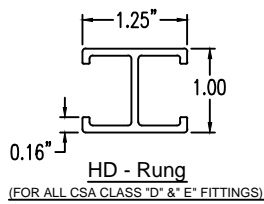

Aluminum Ladder/Ventilated Tray

Vertical Inside 30° ELBOW (5"H)

Vertical Inside 30° ELBOW (ALUMINUM)
 Manufactured in Canada by Niedax CER

Note: Couplings C/W Hardware are supplied with each fitting.

END VIEW

RUNG END VIEWS

ALUMINUM LADDER/VENTILATED TRAY VERTICAL INSIDE 30° ELBOW ORDERING DATA EXAMPLE

L D A 5 3 - (Width) - VI30 - (Radius)

2799 Barton St E
 Hamilton, ON L8E 2J8
 Toll Free: 1 877.213.8045
 Phone: 905.337.7522
 Cerinc.ca

NOTES:

* CSA Ventilated tray has a rung spacing of 4" between rungs.