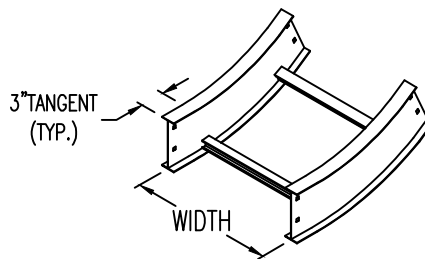

Aluminum Ladder/Ventilated Tray

Vertical Inside 30° ELBOW (5"H)

Vertical Inside 30° ELBOW (ALUMINUM)
 Manufactured in Canada by Niedax CER

Note: Couplings C/W Hardware are supplied with each fitting.

END VIEW

RUNG END VIEWS

ALUMINUM LADDER/VENTILATED TRAY VERTICAL INSIDE 30° ELBOW ORDERING DATA EXAMPLE

L D A 5 3 - (Width) - VI30 - (Radius)

2799 Barton St E
 Hamilton, ON L8E 2J8
 Toll Free: 1 877.213.8045
 Phone: 905.337.7522
 Cerinc.ca

NOTES:

* CSA Ventilated tray has a rung spacing of 4" between rungs.