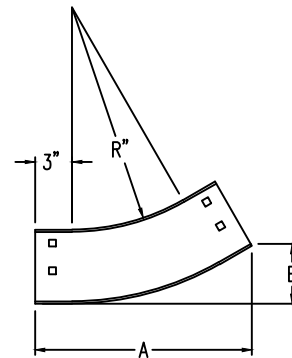

Aluminum Ladder/Ventilated Tray

Vertical Inside 30° ELBOW (5"H)

Vertical Inside 30° ELBOW (ALUMINUM)
 Manufactured in Canada by Niedax CER

Note: Couplings C/W Hardware are supplied with each fitting.

END VIEW

RUNG END VIEWS

ALUMINUM LADDER/VENTILATED TRAY VERTICAL INSIDE 30° ELBOW ORDERING DATA EXAMPLE

L D A 5 3 - (Width) - VI30 - (Radius)

2799 Barton St E
 Hamilton, ON L8E 2J8
 Toll Free: 1 877.213.8045
 Phone: 905.337.7522
 Cerinc.ca

NOTES:

* CSA Ventilated tray has a rung spacing of 4" between rungs.