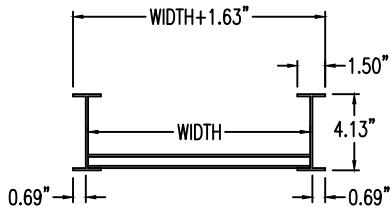

Aluminum Ladder/Ventilated Tray

Vertical Inside 30° ELBOW (5"H)

Vertical Inside 30° ELBOW (ALUMINUM)
 Manufactured in Canada by Niedax CER

Note: Couplings C/W Hardware are supplied with each fitting.

END VIEW

RUNG END VIEWS

ALUMINUM LADDER/VENTILATED TRAY VERTICAL INSIDE 30° ELBOW ORDERING DATA EXAMPLE

L D A 5 3 - (Width) - VI30 - (Radius)

2799 Barton St E
 Hamilton, ON L8E 2J8
 Toll Free: 1 877.213.8045
 Phone: 905.337.7522
 Cerinc.ca

NOTES:

* CSA Ventilated tray has a rung spacing of 4" between rungs.