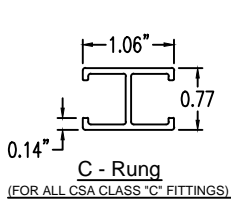

## Straight Reducer (5"H)

### Straight Reducer (ALUMINUM)

Manufactured in Canada by Niedax CER

**Note:** Couplings C/W Hardware are supplied with each fitting.

END VIEW

RUNG END VIEWS

### ALUMINUM LADDER/VENTILATED TRAY STRAIGHT REDUCER ORDERING DATA EXAMPLE

## L D A 5 3 - (Width 1) - (Width 2) - SR

**NOTES:**

\* CSA Ventilated tray has a rung spacing of 4" between rungs.

2799 Barton St E  
Hamilton, ON L8E 2J8  
Toll Free: 1 877.213.8045  
Phone:905.337.7522  
Cerinc.ca