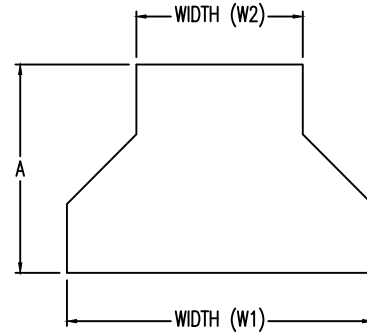

## Straight Reducer (5"H)

### ALUMINUM LADDER/VENTILATED TRAY STRAIGHT REDUCER ORDERING DATA EXAMPLE

## L D A 5 3 - (Width 1) - (Width 2) - SR

**NOTES:**

\* CSA Ventilated tray has a rung spacing of 4" between rungs.

2799 Barton St E  
Hamilton, ON L8E 2J8  
Toll Free: 1 877.213.8045  
Phone:905.337.7522  
Cerinc.ca