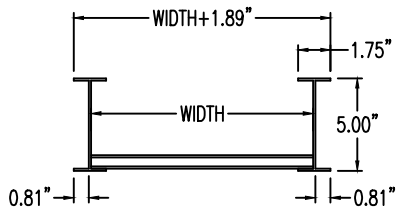

Aluminum Ladder/Ventilated Tray

Straight Reducer (5"H)

Straight Reducer (ALUMINUM)

Manufactured in Canada by Niedax CER

Note: Couplings C/W Hardware are supplied with each fitting.

END VIEW