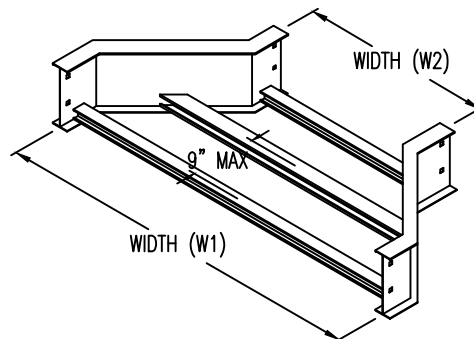

## Straight Reducer (5"H)

### Straight Reducer (ALUMINUM)

Manufactured in Canada by Niedax CER

**Note:** Couplings C/W Hardware are supplied with each fitting.

END VIEW

RUNG END VIEWS

### ALUMINUM LADDER/VENTILATED TRAY STRAIGHT REDUCER ORDERING DATA EXAMPLE

## L D A 5 3 - (Width 1) - (Width 2) - SR

**NOTES:**

\* CSA Ventilated tray has a rung spacing of 4" between rungs.

2799 Barton St E  
Hamilton, ON L8E 2J8  
Toll Free: 1 877.213.8045  
Phone:905.337.7522  
Cerinc.ca