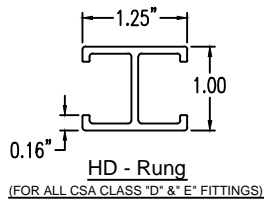

## Straight Reducer (5"H)

### Straight Reducer (ALUMINUM)

Manufactured in Canada by Niedax CER

**Note:** Couplings C/W Hardware are supplied with each fitting.

END VIEW

RUNG END VIEWS

### ALUMINUM LADDER/VENTILATED TRAY STRAIGHT REDUCER ORDERING DATA EXAMPLE

## L D A 5 3 - (Width 1) - (Width 2) - SR

**NOTES:**

\* CSA Ventilated tray has a rung spacing of 4" between rungs.

2799 Barton St E  
Hamilton, ON L8E 2J8  
Toll Free: 1 877.213.8045  
Phone:905.337.7522  
Cerinc.ca