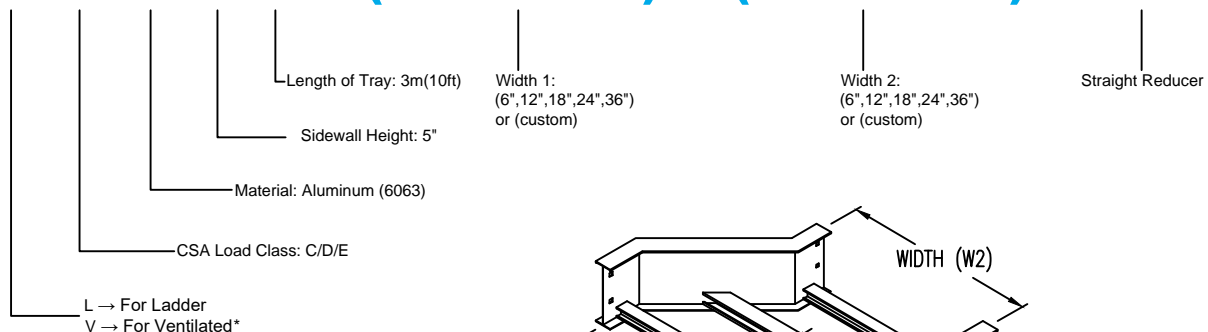

## Straight Reducer (5"H)

### Straight Reducer (ALUMINUM)

Manufactured in Canada by Niedax CER

**Note:** Couplings C/W Hardware are supplied with each fitting.

END VIEW

RUNG END VIEWS

### ALUMINUM LADDER/VENTILATED TRAY STRAIGHT REDUCER ORDERING DATA EXAMPLE

## L D A 5 3 - (Width 1) - (Width 2) - SR

**NOTES:**

\* CSA Ventilated tray has a rung spacing of 4" between rungs.

2799 Barton St E  
Hamilton, ON L8E 2J8  
Toll Free: 1 877.213.8045  
Phone:905.337.7522  
Cerinc.ca