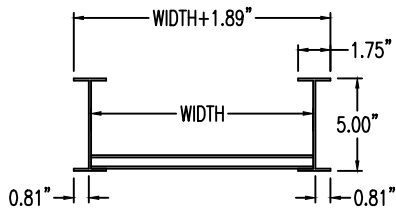

Aluminum Ladder/Ventilated Tray

Right Reducer (5"H)

Right Reducer (ALUMINUM)

Manufactured in Canada by Niedax CER

Note: Couplings C/W Hardware are supplied with each fitting.

END VIEW

RUNG END VIEWS

ALUMINUM LADDER/VENTILATED TRAY RIGHT REDUCER ORDERING DATA EXAMPLE

L D A 5 3 - (Width 1) - (Width 2) - RR

NOTES:

* CSA Ventilated tray has a rung spacing of 4" between rungs.

2799 Barton St E
Hamilton, ON L8E 2J8
Toll Free: 1 877.213.8045
Phone: 905.337.7522
Cerinc.ca