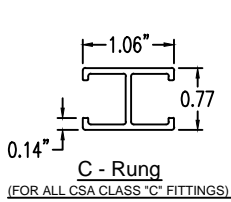

Aluminum Ladder/Ventilated Tray

Right Reducer (5"H)

Right Reducer (ALUMINUM)

Manufactured in Canada by Niedax CER

Note: Couplings C/W Hardware are supplied with each fitting.

END VIEW

RUNG END VIEWS

ALUMINUM LADDER/VENTILATED TRAY RIGHT REDUCER ORDERING DATA EXAMPLE

L D A 5 3 - (Width 1) - (Width 2) - RR

NOTES:

* CSA Ventilated tray has a rung spacing of 4" between rungs.

2799 Barton St E
Hamilton, ON L8E 2J8
Toll Free: 1 877.213.8045
Phone: 905.337.7522
Cerinc.ca