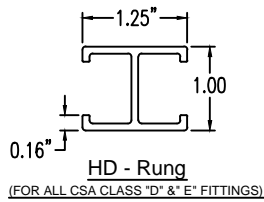

Aluminum Ladder/Ventilated Tray

Right Reducer (5"H)

Right Reducer (ALUMINUM)

Manufactured in Canada by Niedax CER

Note: Couplings C/W Hardware are supplied with each fitting.

END VIEW

RUNG END VIEWS

ALUMINUM LADDER/VENTILATED TRAY RIGHT REDUCER ORDERING DATA EXAMPLE

L D A 5 3 - (Width 1) - (Width 2) - RR

NOTES:

* CSA Ventilated tray has a rung spacing of 4" between rungs.

2799 Barton St E
Hamilton, ON L8E 2J8
Toll Free: 1 877.213.8045
Phone: 905.337.7522
Cerinc.ca