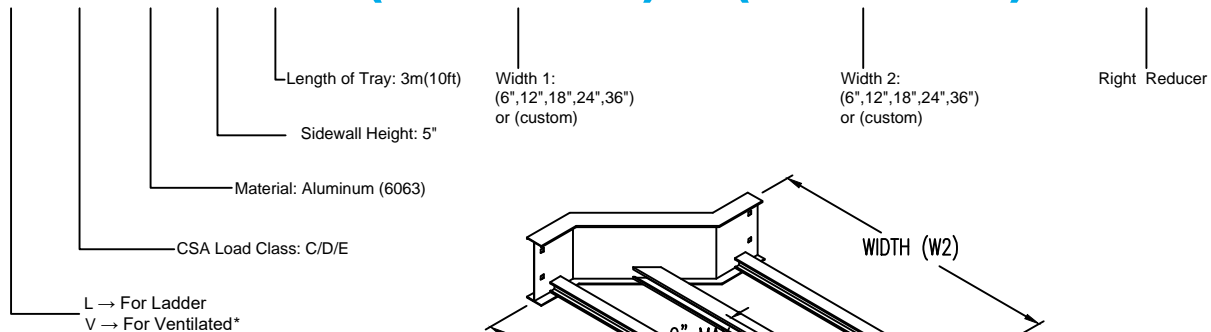

Aluminum Ladder/Ventilated Tray

Right Reducer (5"H)

Right Reducer (ALUMINUM)

Manufactured in Canada by Niedax CER

Note: Couplings C/W Hardware are supplied with each fitting.

END VIEW

RUNG END VIEWS

ALUMINUM LADDER/VENTILATED TRAY RIGHT REDUCER ORDERING DATA EXAMPLE

L D A 5 3 - (Width 1) - (Width 2) - RR

NOTES:

* CSA Ventilated tray has a rung spacing of 4" between rungs.

2799 Barton St E
Hamilton, ON L8E 2J8
Toll Free: 1 877.213.8045
Phone: 905.337.7522
Cerinc.ca