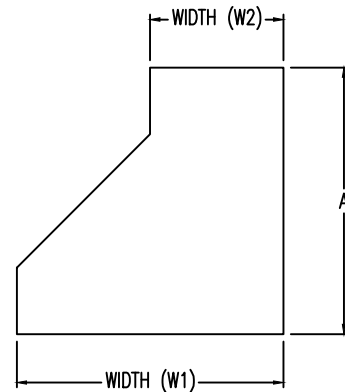

Aluminum Ladder/Ventilated Tray

Right Reducer (5"H)

Right Reducer (ALUMINUM)

Manufactured in Canada by Niedax CER

Note: Couplings C/W Hardware are supplied with each fitting.

END VIEW

RUNG END VIEWS

ALUMINUM LADDER/VENTILATED TRAY RIGHT REDUCER ORDERING DATA EXAMPLE

L D A 5 3 - (Width 1) - (Width 2) - RR

NOTES:

* CSA Ventilated tray has a rung spacing of 4" between rungs.

2799 Barton St E
Hamilton, ON L8E 2J8
Toll Free: 1 877.213.8045
Phone: 905.337.7522
Cerinc.ca