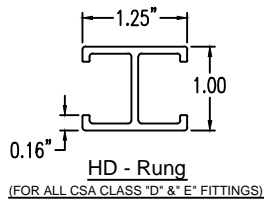

Aluminum Ladder/Ventilated Tray

Left Reducer (5"H)

LEFT REDUCER (ALUMINUM)

Manufactured in Canada by Niedax CER

Note: Couplings C/W Hardware are supplied with each fitting.

END VIEW

RUNG END VIEWS

ALUMINUM LADDER/VENTILATED TRAY LEFT REDUCER ORDERING DATA EXAMPLE

L D A 5 3 - (Width 1) - (Width 2) - LR

2799 Barton St E
Hamilton, ON L8E 2J8
Toll Free: 1 877.213.8045
Phone:905.337.7522
Cerinc.ca

NOTES:

* CSA Ventilated tray has a rung spacing of 4" between rungs.