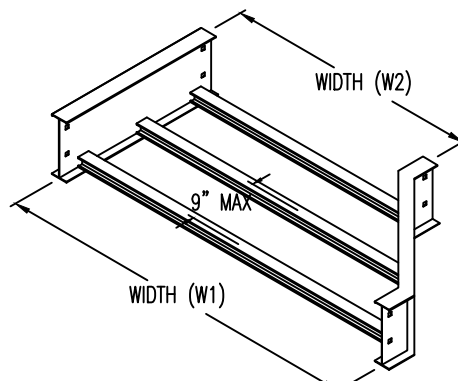

Aluminum Ladder/Ventilated Tray

Left Reducer (5"H)

LEFT REDUCER (ALUMINUM)

Manufactured in Canada by Niedax CER

Note: Couplings C/W Hardware are supplied with each fitting.

END VIEW

RUNG END VIEWS

ALUMINUM LADDER/VENTILATED TRAY LEFT REDUCER ORDERING DATA EXAMPLE

L D A 5 3 - (Width 1) - (Width 2) - LR

2799 Barton St E
Hamilton, ON L8E 2J8
Toll Free: 1 877.213.8045
Phone:905.337.7522
Cerinc.ca

NOTES:

* CSA Ventilated tray has a rung spacing of 4" between rungs.