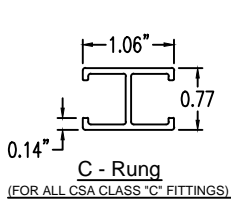

Aluminum Ladder/Ventilated Tray

Left Reducer (5"H)

LEFT REDUCER (ALUMINUM)

Manufactured in Canada by Niedax CER

Note: Couplings C/W Hardware are supplied with each fitting.

END VIEW

RUNG END VIEWS

ALUMINUM LADDER/VENTILATED TRAY LEFT REDUCER ORDERING DATA EXAMPLE

L D A 5 3 - (Width 1) - (Width 2) - LR

2799 Barton St E
Hamilton, ON L8E 2J8
Toll Free: 1 877.213.8045
Phone:905.337.7522
Cerinc.ca

NOTES:

* CSA Ventilated tray has a rung spacing of 4" between rungs.