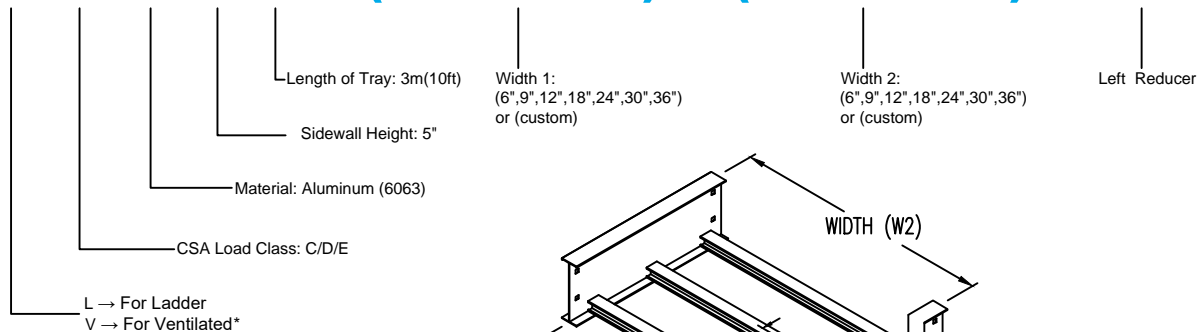

Aluminum Ladder/Ventilated Tray

Left Reducer (5"H)

LEFT REDUCER (ALUMINUM)

Manufactured in Canada by Niedax CER

Note: Couplings C/W Hardware are supplied with each fitting.

END VIEW

RUNG END VIEWS

ALUMINUM LADDER/VENTILATED TRAY LEFT REDUCER ORDERING DATA EXAMPLE

L D A 5 3 - (Width 1) - (Width 2) - LR

2799 Barton St E
Hamilton, ON L8E 2J8
Toll Free: 1 877.213.8045
Phone:905.337.7522
Cerinc.ca

NOTES:

* CSA Ventilated tray has a rung spacing of 4" between rungs.