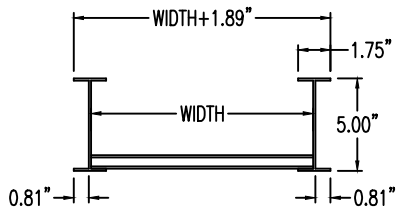

Aluminum Ladder/Ventilated Tray

Left Reducer (5"H)

LEFT REDUCER (ALUMINUM)

Manufactured in Canada by Niedax CER

Note: Couplings C/W Hardware are supplied with each fitting.

END VIEW

RUNG END VIEWS

ALUMINUM LADDER/VENTILATED TRAY LEFT REDUCER ORDERING DATA EXAMPLE

L D A 5 3 - (Width 1) - (Width 2) - LR

2799 Barton St E
Hamilton, ON L8E 2J8
Toll Free: 1 877.213.8045
Phone:905.337.7522
Cerinc.ca

NOTES:

* CSA Ventilated tray has a rung spacing of 4" between rungs.