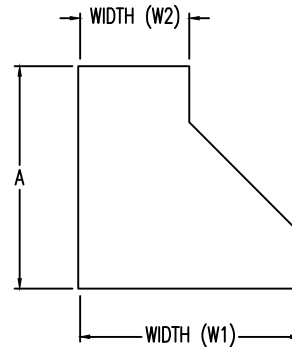

Aluminum Ladder/Ventilated Tray

Left Reducer (5"H)

LEFT REDUCER (ALUMINUM)

Manufactured in Canada by Niedax CER

Note: Couplings C/W Hardware are supplied with each fitting.

END VIEW

RUNG END VIEWS

ALUMINUM LADDER/VENTILATED TRAY LEFT REDUCER ORDERING DATA EXAMPLE

L D A 5 3 - (Width 1) - (Width 2) - LR

2799 Barton St E
Hamilton, ON L8E 2J8
Toll Free: 1 877.213.8045
Phone:905.337.7522
Cerinc.ca

NOTES:

* CSA Ventilated tray has a rung spacing of 4" between rungs.