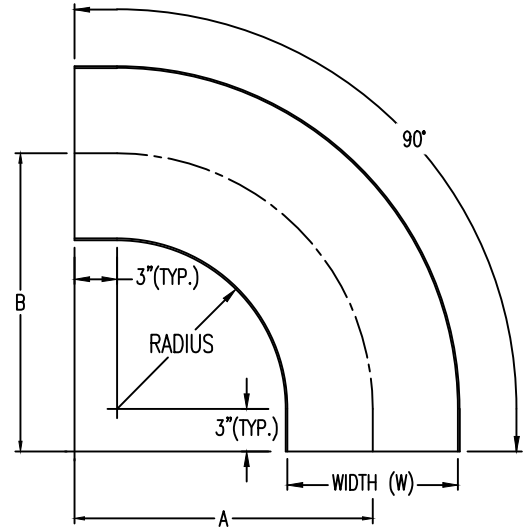

## Horizontal 90° ELBOW (5"H)

# HORIZONTAL 90° ELBOW (ALUMINUM)

Manufactured in Canada by Niedax CER

**Note:** Couplings C/W Hardware are supplied with each fitting.

END VIEW

RUNG END VIEWS

### ALUMINUM LADDER/VENTILATED TRAY HORIZONTAL 90° ELBOW ORDERING DATA EXAMPLE