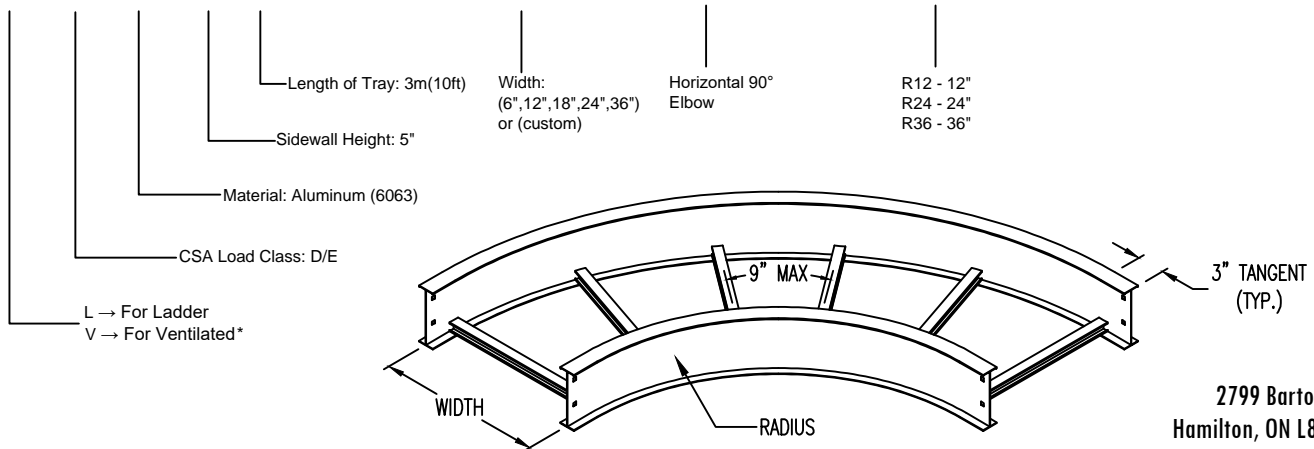

ALUMINUM LADDER/VENTILATED TRAY HORIZONTAL 90° ELBOW ORDERING DATA EXAMPLE

L D A 5 3 - (Width) - H90 - (Radius)

2799 Barton St E
Hamilton, ON L8E 2J8
Toll Free: 1 877.213.8045
Phone: 905.337.7522
Cerinc.ca

NOTES:

* CSA Ventilated tray has a rung spacing of 4" between rungs.