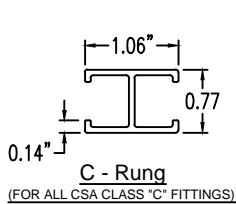

## Horizontal 90° ELBOW (5"H)

# HORIZONTAL 90° ELBOW (ALUMINUM)

Manufactured in Canada by Niedax CER

**Note:** Couplings C/W Hardware are supplied with each fitting.

END VIEW

RUNG END VIEWS

### ALUMINUM LADDER/VENTILATED TRAY HORIZONTAL 90° ELBOW ORDERING DATA EXAMPLE