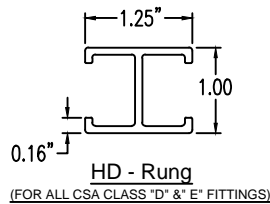

## Horizontal 90° ELBOW (5"H)

# HORIZONTAL 90° ELBOW (ALUMINUM)

Manufactured in Canada by Niedax CER

**Note:** Couplings C/W Hardware are supplied with each fitting.

END VIEW

RUNG END VIEWS

### ALUMINUM LADDER/VENTILATED TRAY HORIZONTAL 90° ELBOW ORDERING DATA EXAMPLE