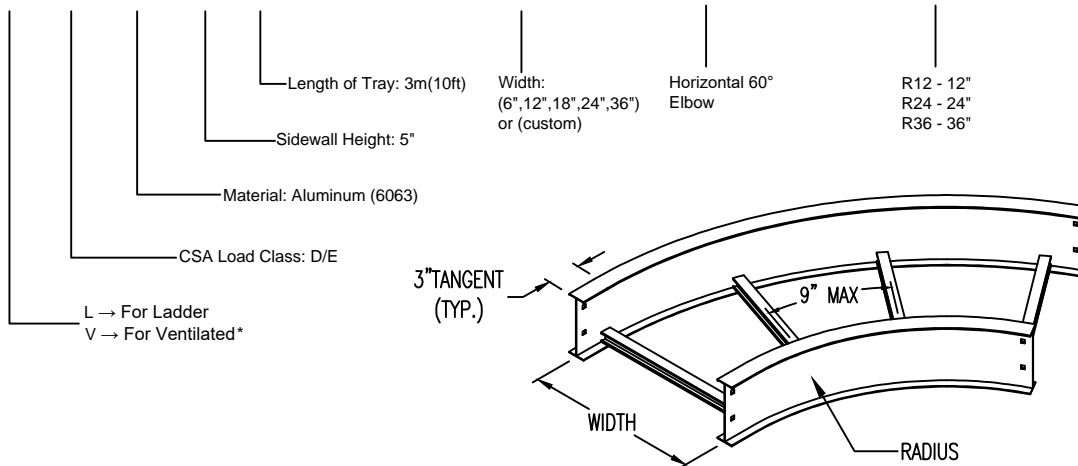

Aluminum Ladder/Ventilated Tray

Horizontal 60° ELBOW (5"H)

HORIZONTAL 60° ELBOW (ALUMINUM)

Manufactured in Canada by Niedax CER

Note: Couplings C/W Hardware are supplied with each fitting.

END VIEW

RUNG END VIEWS

ALUMINUM LADDER/VENTILATED TRAY HORIZONTAL 60° ELBOW ORDERING DATA EXAMPLE

L D A 5 3 - (Width) - H60 - (Radius)

2799 Barton St E
Hamilton, ON L8E 2J8
Toll Free: 1 877.213.8045
Phone: 905.337.7522
Cerinc.ca

NOTES:
* CSA Ventilated tray has a rung spacing of 4" between rungs.