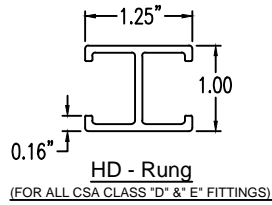

Aluminum Ladder/Ventilated Tray

Horizontal 60° ELBOW (5"H)

HORIZONTAL 60° ELBOW (ALUMINUM)

Manufactured in Canada by Niedax CER

Note: Couplings C/W Hardware are supplied with each fitting.

END VIEW

RUNG END VIEWS

ALUMINUM LADDER/VENTILATED TRAY HORIZONTAL 60° ELBOW ORDERING DATA EXAMPLE

L D A 5 3 - (Width) - H60 - (Radius)

2799 Barton St E
Hamilton, ON L8E 2J8
Toll Free: 1 877.213.8045
Phone: 905.337.7522
Cerinc.ca

NOTES:
* CSA Ventilated tray has a rung spacing of 4" between rungs.