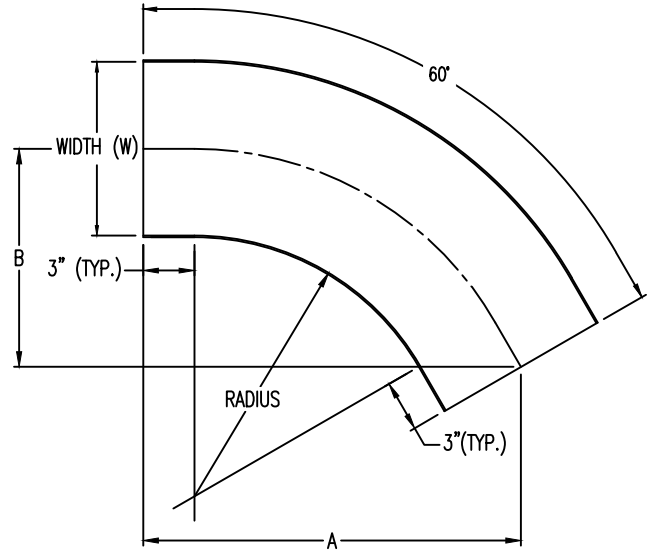

Aluminum Ladder/Ventilated Tray

Horizontal 60° ELBOW (5"H)

HORIZONTAL 60° ELBOW (ALUMINUM)

Manufactured in Canada by Niedax CER

Note: Couplings C/W Hardware are supplied with each fitting.

END VIEW

RUNG END VIEWS

ALUMINUM LADDER/VENTILATED TRAY HORIZONTAL 60° ELBOW ORDERING DATA EXAMPLE

L D A 5 3 - (Width) - H60 - (Radius)

2799 Barton St E
Hamilton, ON L8E 2J8
Toll Free: 1 877.213.8045
Phone: 905.337.7522
Cerinc.ca

NOTES:
* CSA Ventilated tray has a rung spacing of 4" between rungs.