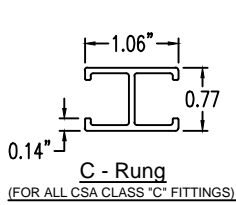

Aluminum Ladder/Ventilated Tray

Horizontal 60° ELBOW (5"H)

HORIZONTAL 60° ELBOW (ALUMINUM)

Manufactured in Canada by Niedax CER

Note: Couplings C/W Hardware are supplied with each fitting.

END VIEW

RUNG END VIEWS

ALUMINUM LADDER/VENTILATED TRAY HORIZONTAL 60° ELBOW ORDERING DATA EXAMPLE

L D A 5 3 - (Width) - H60 - (Radius)

2799 Barton St E
Hamilton, ON L8E 2J8
Toll Free: 1 877.213.8045
Phone: 905.337.7522
Cerinc.ca

NOTES:
* CSA Ventilated tray has a rung spacing of 4" between rungs.