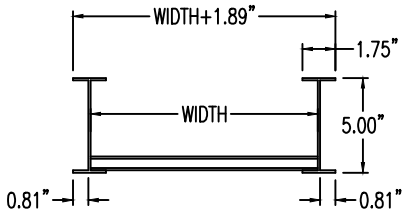

Aluminum Ladder/Ventilated Tray

Horizontal 60° ELBOW (5"H)

HORIZONTAL 60° ELBOW (ALUMINUM)

Manufactured in Canada by Niedax CER

Note: Couplings C/W Hardware are supplied with each fitting.

END VIEW

RUNG END VIEWS

ALUMINUM LADDER/VENTILATED TRAY HORIZONTAL 60° ELBOW ORDERING DATA EXAMPLE

L D A 5 3 - (Width) - H60 - (Radius)

2799 Barton St E
Hamilton, ON L8E 2J8
Toll Free: 1 877.213.8045
Phone: 905.337.7522
Cerinc.ca

NOTES:
* CSA Ventilated tray has a rung spacing of 4" between rungs.