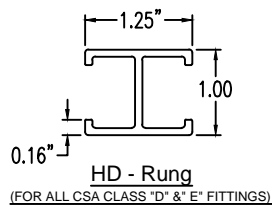

## Horizontal 45° ELBOW (5"H)

### HORIZONTAL 45° ELBOW (ALUMINUM)

Manufactured in Canada by Niedax CER

**Note:** Couplings C/W Hardware are supplied with each fitting.

END VIEW

RUNG END VIEWS

### ALUMINUM LADDER/VENTILATED TRAY HORIZONTAL 45° ELBOW ORDERING DATA EXAMPLE