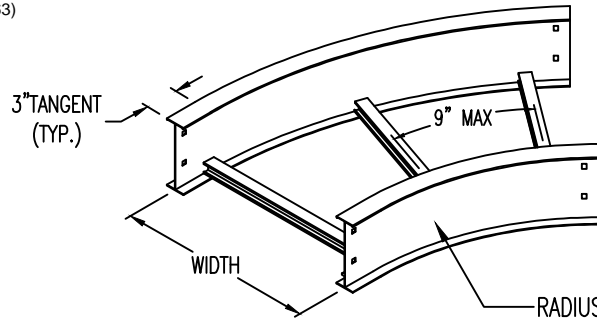

ALUMINUM LADDER/VENTILATED TRAY HORIZONTAL 45° ELBOW ORDERING DATA EXAMPLE

L D A 5 3 - (Width) - H45 - (Radius)

2799 Barton St E
Hamilton, ON L8E 2J8
Toll Free: 1 877.213.8045
Phone: 905.337.7522
Cerinc.ca

NOTES:

* CSA Ventilated tray has a rung spacing of 4" between rungs.