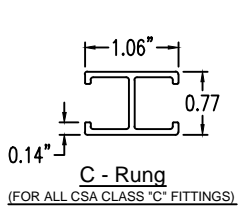

## Horizontal 45° ELBOW (5"H)

### HORIZONTAL 45° ELBOW (ALUMINUM)

Manufactured in Canada by Niedax CER

**Note:** Couplings C/W Hardware are supplied with each fitting.

END VIEW

RUNG END VIEWS

### ALUMINUM LADDER/VENTILATED TRAY HORIZONTAL 45° ELBOW ORDERING DATA EXAMPLE