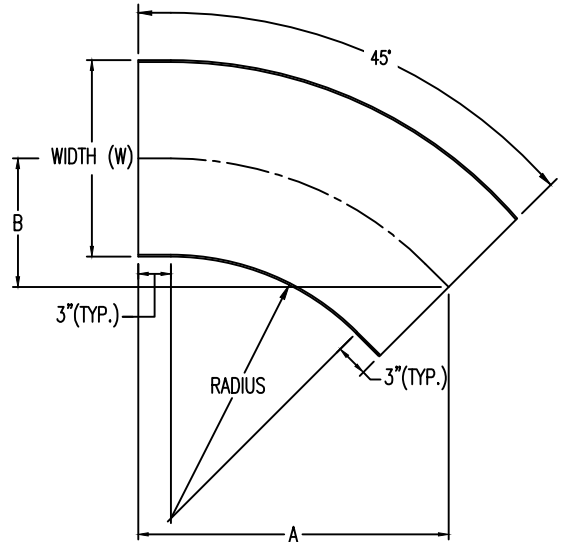

## Horizontal 45° ELBOW (5"H)

### HORIZONTAL 45° ELBOW (ALUMINUM)

Manufactured in Canada by Niedax CER

**Note:** Couplings C/W Hardware are supplied with each fitting.

END VIEW

RUNG END VIEWS

### ALUMINUM LADDER/VENTILATED TRAY HORIZONTAL 45° ELBOW ORDERING DATA EXAMPLE