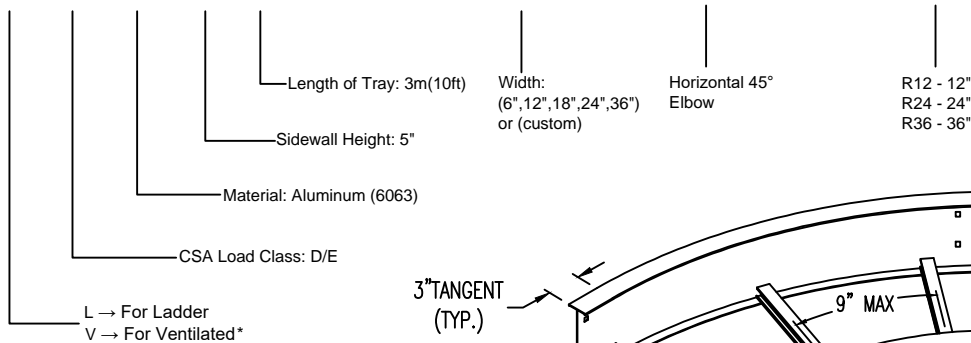

ALUMINUM LADDER/VENTILATED TRAY HORIZONTAL 45° ELBOW ORDERING DATA EXAMPLE

L D A 5 3 - (Width) - H45 - (Radius)

2799 Barton St E
Hamilton, ON L8E 2J8
Toll Free: 1 877.213.8045
Phone: 905.337.7522
Cerinc.ca

NOTES:

* CSA Ventilated tray has a rung spacing of 4" between rungs.