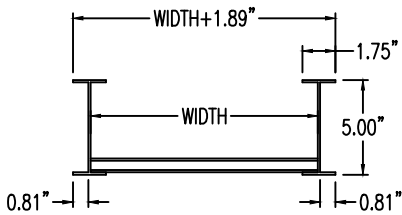

## Horizontal 45° ELBOW (5"H)

### HORIZONTAL 45° ELBOW (ALUMINUM)

Manufactured in Canada by Niedax CER

**Note:** Couplings C/W Hardware are supplied with each fitting.

END VIEW

RUNG END VIEWS