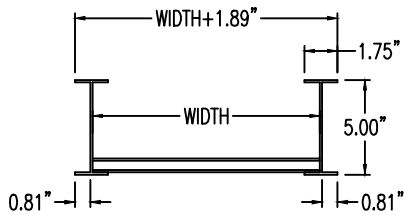

Aluminum Ladder/Ventilated Tray

Horizontal 30° ELBOW (5"H)

HORIZONTAL 30° ELBOW (ALUMINUM)

Manufactured in Canada by Niedax CER

Note: Couplings C/W Hardware are supplied with each fitting.

END VIEW

RUNG END VIEWS

ALUMINUM LADDER/VENTILATED TRAY HORIZONTAL 30° ELBOW ORDERING DATA EXAMPLE

L D A 5 3 - (Width) - H30 - (Radius)

2799 Barton St E
Hamilton, ON L8E 2J8
Toll Free: 1 877.213.8045
Phone: 905.337.7522
Cerinc.ca

NOTES:

* CSA Ventilated tray has a rung spacing of 4" between rungs.