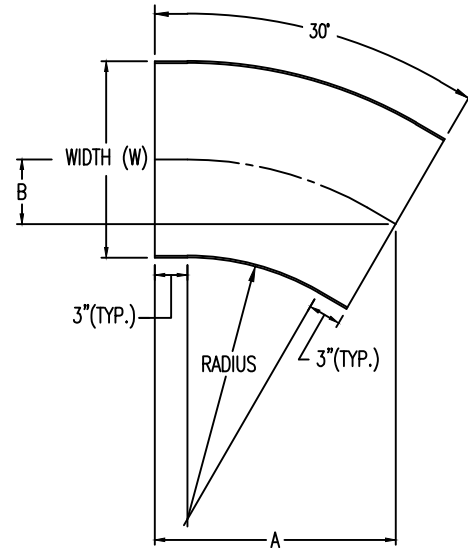

Aluminum Ladder/Ventilated Tray

Horizontal 30° ELBOW (5"H)

HORIZONTAL 30° ELBOW (ALUMINUM)

Manufactured in Canada by Niedax CER

Note: Couplings C/W Hardware are supplied with each fitting.

END VIEW

RUNG END VIEWS

ALUMINUM LADDER/VENTILATED TRAY HORIZONTAL 30° ELBOW ORDERING DATA EXAMPLE

L D A 5 3 - (Width) - H30 - (Radius)

2799 Barton St E
Hamilton, ON L8E 2J8
Toll Free: 1 877.213.8045
Phone: 905.337.7522
Cerinc.ca

NOTES:

* CSA Ventilated tray has a rung spacing of 4" between rungs.