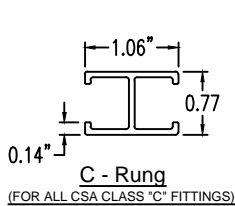

Aluminum Ladder/Ventilated Tray

Horizontal 30° ELBOW (5"H)

HORIZONTAL 30° ELBOW (ALUMINUM)

Manufactured in Canada by Niedax CER

Note: Couplings C/W Hardware are supplied with each fitting.

END VIEW

RUNG END VIEWS

ALUMINUM LADDER/VENTILATED TRAY HORIZONTAL 30° ELBOW ORDERING DATA EXAMPLE

L D A 5 3 - (Width) - H30 - (Radius)

2799 Barton St E
Hamilton, ON L8E 2J8
Toll Free: 1 877.213.8045
Phone: 905.337.7522
Cerinc.ca

NOTES:

* CSA Ventilated tray has a rung spacing of 4" between rungs.