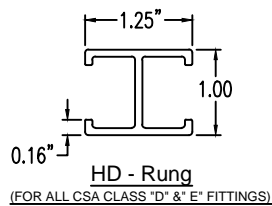

Aluminum Ladder/Ventilated Tray

Horizontal 30° ELBOW (5"H)

HORIZONTAL 30° ELBOW (ALUMINUM)

Manufactured in Canada by Niedax CER

Note: Couplings C/W Hardware are supplied with each fitting.

END VIEW

RUNG END VIEWS

ALUMINUM LADDER/VENTILATED TRAY HORIZONTAL 30° ELBOW ORDERING DATA EXAMPLE

L D A 5 3 - (Width) - H30 - (Radius)

2799 Barton St E
Hamilton, ON L8E 2J8
Toll Free: 1 877.213.8045
Phone: 905.337.7522
Cerinc.ca

NOTES:

* CSA Ventilated tray has a rung spacing of 4" between rungs.