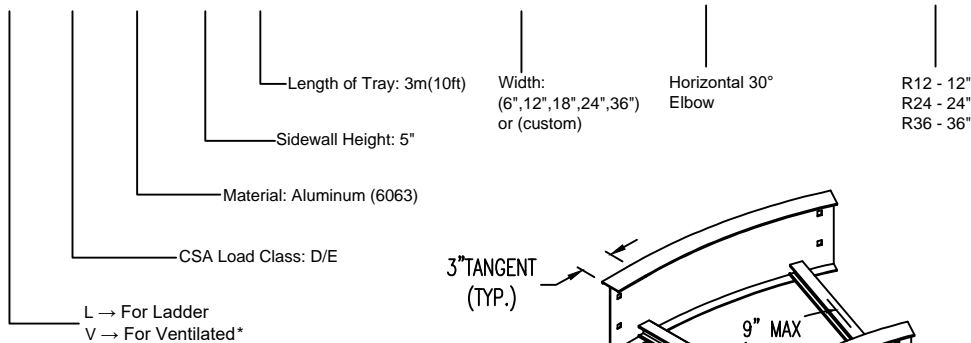

Aluminum Ladder/Ventilated Tray

Horizontal 30° ELBOW (5"H)

HORIZONTAL 30° ELBOW (ALUMINUM)

Manufactured in Canada by Niedax CER

Note: Couplings C/W Hardware are supplied with each fitting.

END VIEW

RUNG END VIEWS

ALUMINUM LADDER/VENTILATED TRAY HORIZONTAL 30° ELBOW ORDERING DATA EXAMPLE

L D A 5 3 - (Width) - H30 - (Radius)

2799 Barton St E
Hamilton, ON L8E 2J8
Toll Free: 1 877.213.8045
Phone: 905.337.7522
Cerinc.ca

NOTES:

* CSA Ventilated tray has a rung spacing of 4" between rungs.