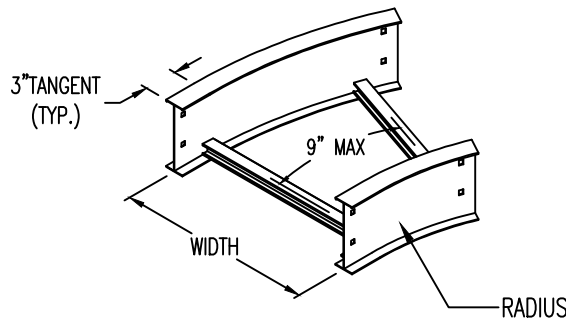

Aluminum Ladder/Ventilated Tray

Horizontal 30° ELBOW (5"H)

HORIZONTAL 30° ELBOW (ALUMINUM)

Manufactured in Canada by Niedax CER

Note: Couplings C/W Hardware are supplied with each fitting.

END VIEW

RUNG END VIEWS

ALUMINUM LADDER/VENTILATED TRAY HORIZONTAL 30° ELBOW ORDERING DATA EXAMPLE

L D A 5 3 - (Width) - H30 - (Radius)

2799 Barton St E
Hamilton, ON L8E 2J8
Toll Free: 1 877.213.8045
Phone: 905.337.7522
Cerinc.ca

NOTES:

* CSA Ventilated tray has a rung spacing of 4" between rungs.