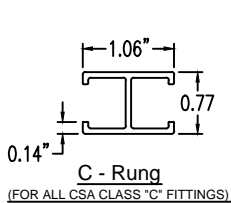

Aluminum Ladder/Ventilated Tray

Vertical Outside 90° ELBOW (4"H)

Vertical Outside 90° ELBOW (ALUMINUM)

Manufactured in Canada by Niedax CER

END VIEW

RUNG END VIEWS

Note: Couplings C/W Hardware are supplied with each fitting.

ALUMINUM LADDER/VENTILATED TRAY VERTICAL OUTSIDE 90° ELBOW ORDERING DATA EXAMPLE

L C A 4 3 - (Width) - VO90 - (Radius)

2799 Barton St E
Hamilton, ON L8E 2J8
Toll Free: 1 877.213.8045
Phone: 905.337.7522
Cerinc.ca

NOTES:

* CSA Ventilated tray has a rung spacing of 4" between rungs.