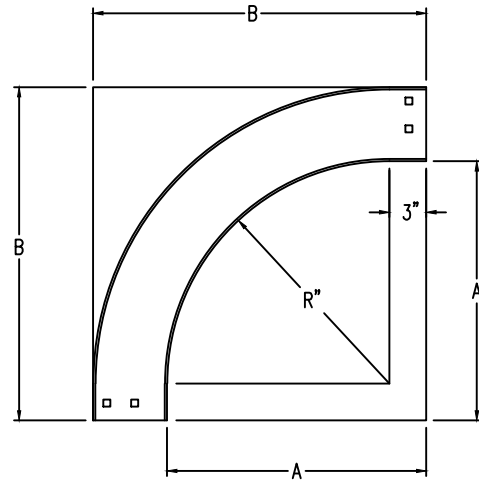

Aluminum Ladder/Ventilated Tray

Vertical Outside 90° ELBOW (4"H)

Vertical Outside 90° ELBOW (ALUMINUM)

Manufactured in Canada by Niedax CER

END VIEW

RUNG END VIEWS

Note: Couplings C/W Hardware are supplied with each fitting.

ALUMINUM LADDER/VENTILATED TRAY VERTICAL OUTSIDE 90° ELBOW ORDERING DATA EXAMPLE

L C A 4 3 - (Width) - VO90 - (Radius)

2799 Barton St E
Hamilton, ON L8E 2J8
Toll Free: 1 877.213.8045
Phone: 905.337.7522
Cerinc.ca

NOTES:

* CSA Ventilated tray has a rung spacing of 4" between rungs.