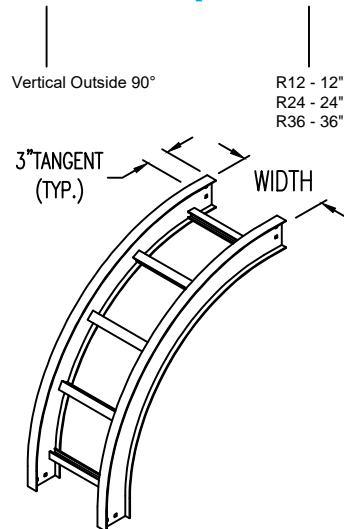

Aluminum Ladder/Ventilated Tray

Vertical Outside 90° ELBOW (4"H)

Vertical Outside 90° ELBOW (ALUMINUM)

Manufactured in Canada by Niedax CER

END VIEW

RUNG END VIEWS

Note: Couplings C/W Hardware are supplied with each fitting.

ALUMINUM LADDER/VENTILATED TRAY VERTICAL OUTSIDE 90° ELBOW ORDERING DATA EXAMPLE

L C A 4 3 - (Width) - VO90 - (Radius)

2799 Barton St E
Hamilton, ON L8E 2J8
Toll Free: 1 877.213.8045
Phone: 905.337.7522
Cerinc.ca

NOTES:

* CSA Ventilated tray has a rung spacing of 4" between rungs.