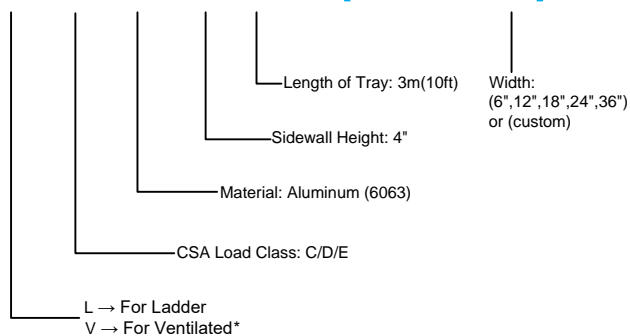

Aluminum Ladder/Ventilated Tray

Vertical Outside 90° ELBOW (4"H)

Vertical Outside 90° ELBOW (ALUMINUM)

Manufactured in Canada by Niedax CER

END VIEW

RUNG END VIEWS

Note: Couplings C/W Hardware are supplied with each fitting.

ALUMINUM LADDER/VENTILATED TRAY VERTICAL OUTSIDE 90° ELBOW ORDERING DATA EXAMPLE

L C A 4 3 - (Width) - VO90 - (Radius)

2799 Barton St E
Hamilton, ON L8E 2J8
Toll Free: 1 877.213.8045
Phone: 905.337.7522
Cerinc.ca

NOTES:

* CSA Ventilated tray has a rung spacing of 4" between rungs.