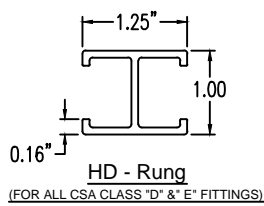

Aluminum Ladder/Ventilated Tray

Vertical Outside 90° ELBOW (4"H)

Vertical Outside 90° ELBOW (ALUMINUM)

Manufactured in Canada by Niedax CER

END VIEW

RUNG END VIEWS

Note: Couplings C/W Hardware are supplied with each fitting.

ALUMINUM LADDER/VENTILATED TRAY VERTICAL OUTSIDE 90° ELBOW ORDERING DATA EXAMPLE

L C A 4 3 - (Width) - VO90 - (Radius)

2799 Barton St E
Hamilton, ON L8E 2J8
Toll Free: 1 877.213.8045
Phone: 905.337.7522
Cerinc.ca

NOTES:

* CSA Ventilated tray has a rung spacing of 4" between rungs.