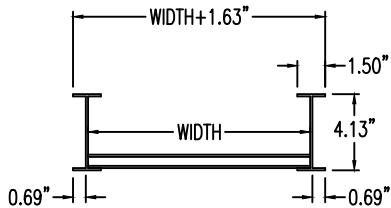

Aluminum Ladder/Ventilated Tray

Vertical Outside 90° ELBOW (4"H)

Vertical Outside 90° ELBOW (ALUMINUM)

Manufactured in Canada by Niedax CER

END VIEW

RUNG END VIEWS

Note: Couplings C/W Hardware are supplied with each fitting.

ALUMINUM LADDER/VENTILATED TRAY VERTICAL OUTSIDE 90° ELBOW ORDERING DATA EXAMPLE

L C A 4 3 - (Width) - VO90 - (Radius)

2799 Barton St E
Hamilton, ON L8E 2J8
Toll Free: 1 877.213.8045
Phone: 905.337.7522
Cerinc.ca

NOTES:

* CSA Ventilated tray has a rung spacing of 4" between rungs.