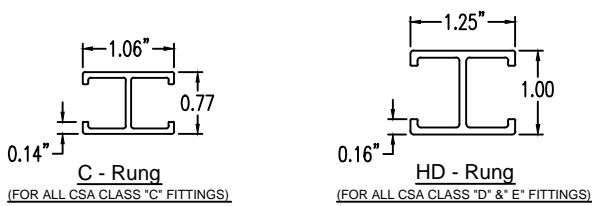

Aluminum Ladder/Ventilated Tray

Vertical Outside 60° ELBOW (4"H)

Vertical Outside 60° ELBOW (ALUMINUM)
 Manufactured in Canada by Niedax CER

Note: Couplings C/W Hardware are supplied with each fitting.

END VIEW

RUNG END VIEWS

ALUMINUM LADDER/VENTILATED TRAY VERTICAL OUTSIDE 60° ELBOW ORDERING DATA EXAMPLE

L C A 4 3 - (Width) - VO60 - (Radius)

2799 Barton St E
 Hamilton, ON L8E 2J8
 Toll Free: 1 877.213.8045
 Phone: 905.337.7522
 Cerinc.ca

NOTES:
 * CSA Ventilated tray has a rung spacing of 4" between rungs.