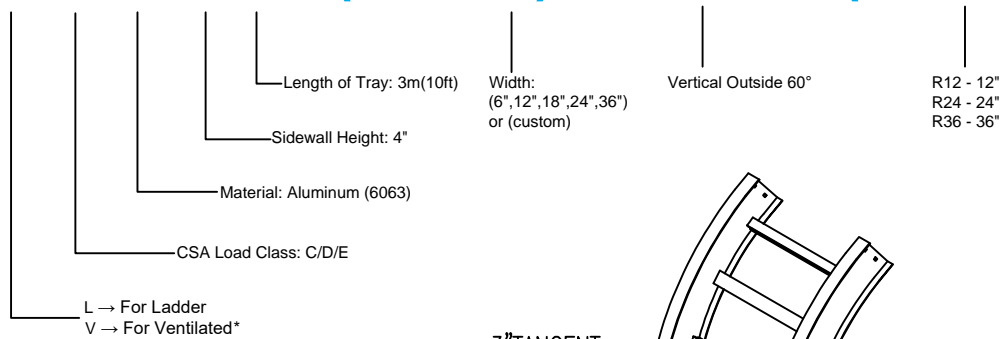

Aluminum Ladder/Ventilated Tray

Vertical Outside 60° ELBOW (4"H)

Vertical Outside 60° ELBOW (ALUMINUM)
 Manufactured in Canada by Niedax CER

Note: Couplings C/W Hardware are supplied with each fitting.

END VIEW

RUNG END VIEWS

ALUMINUM LADDER/VENTILATED TRAY VERTICAL OUTSIDE 60° ELBOW ORDERING DATA EXAMPLE

L C A 4 3 - (Width) - VO60 - (Radius)

2799 Barton St E
 Hamilton, ON L8E 2J8
 Toll Free: 1 877.213.8045
 Phone: 905.337.7522
 Cerinc.ca

NOTES:
 * CSA Ventilated tray has a rung spacing of 4" between rungs.