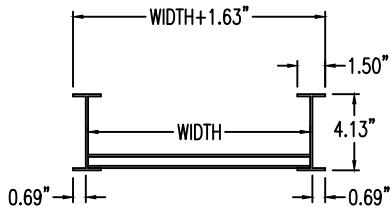

Aluminum Ladder/Ventilated Tray

Vertical Outside 60° ELBOW (4"H)

Vertical Outside 60° ELBOW (ALUMINUM)
 Manufactured in Canada by Niedax CER

Note: Couplings C/W Hardware are supplied with each fitting.

END VIEW

RUNG END VIEWS

ALUMINUM LADDER/VENTILATED TRAY VERTICAL OUTSIDE 60° ELBOW ORDERING DATA EXAMPLE

L C A 4 3 - (Width) - VO60 - (Radius)

2799 Barton St E
 Hamilton, ON L8E 2J8
 Toll Free: 1 877.213.8045
 Phone: 905.337.7522
 Cerinc.ca

NOTES:
 * CSA Ventilated tray has a rung spacing of 4" between rungs.