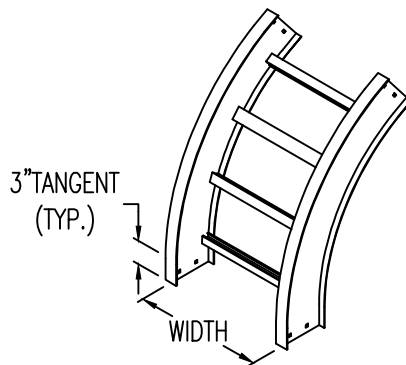

Aluminum Ladder/Ventilated Tray

Vertical Outside 60° ELBOW (4"H)

Vertical Outside 60° ELBOW (ALUMINUM)
 Manufactured in Canada by Niedax CER

Note: Couplings C/W Hardware are supplied with each fitting.

END VIEW

RUNG END VIEWS

ALUMINUM LADDER/VENTILATED TRAY VERTICAL OUTSIDE 60° ELBOW ORDERING DATA EXAMPLE

L C A 4 3 - (Width) - VO60 - (Radius)

2799 Barton St E
 Hamilton, ON L8E 2J8
 Toll Free: 1 877.213.8045
 Phone: 905.337.7522
 Cerinc.ca

NOTES:
 * CSA Ventilated tray has a rung spacing of 4" between rungs.