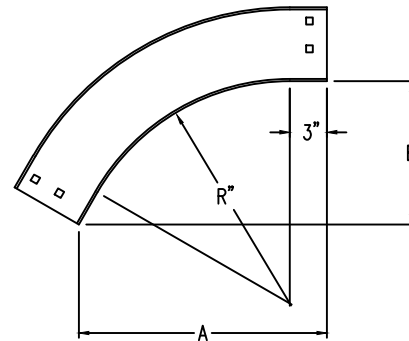

Aluminum Ladder/Ventilated Tray

Vertical Outside 60° ELBOW (4"H)

Vertical Outside 60° ELBOW (ALUMINUM)
 Manufactured in Canada by Niedax CER

Note: Couplings C/W Hardware are supplied with each fitting.

END VIEW

RUNG END VIEWS

ALUMINUM LADDER/VENTILATED TRAY VERTICAL OUTSIDE 60° ELBOW ORDERING DATA EXAMPLE

L C A 4 3 - (Width) - VO60 - (Radius)

2799 Barton St E
 Hamilton, ON L8E 2J8
 Toll Free: 1 877.213.8045
 Phone: 905.337.7522
 Cerinc.ca

NOTES:
 * CSA Ventilated tray has a rung spacing of 4" between rungs.