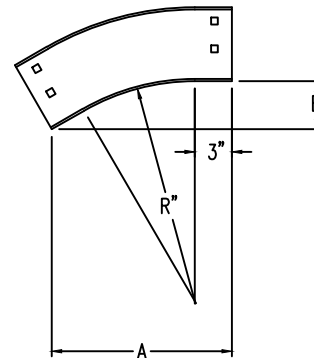

## Vertical Outside 30° ELBOW (4"H)

# Vertical Outside 30° ELBOW (ALUMINUM)

Manufactured in Canada by Niedax CER

END VIEW

RUNG END VIEWS

**Note:** Couplings C/W Hardware are supplied with each fitting.

## ALUMINUM LADDER/VENTILATED TRAY VERTICAL OUTSIDE 30° ELBOW ORDERING DATA EXAMPLE