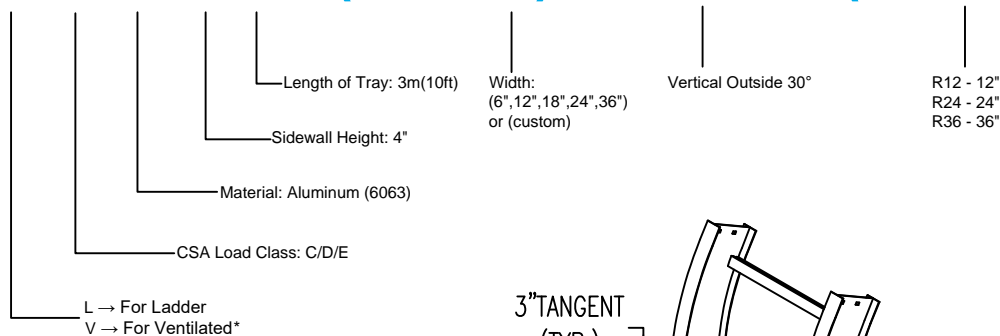

ALUMINUM LADDER/VENTILATED TRAY VERTICAL OUTSIDE 30° ELBOW ORDERING DATA EXAMPLE

L C A 4 3 - (Width) - VO30 - (Radius)

2799 Barton St E
Hamilton, ON L8E 2J8
Toll Free: 1 877.213.8045
Phone: 905.337.7522
Cerinc.ca

NOTES:

* CSA Ventilated tray has a rung spacing of 4" between rungs.