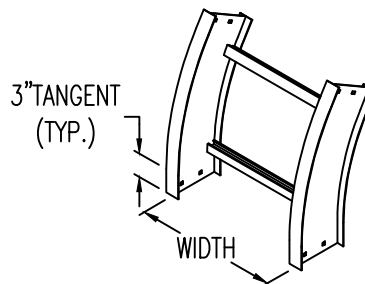

ALUMINUM LADDER/VENTILATED TRAY VERTICAL OUTSIDE 30° ELBOW ORDERING DATA EXAMPLE

L C A 4 3 - (Width) - VO30 - (Radius)