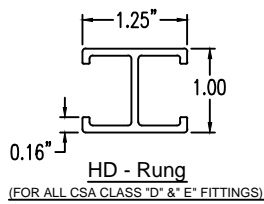

## Vertical Outside 30° ELBOW (4"H)

# Vertical Outside 30° ELBOW (ALUMINUM)

Manufactured in Canada by Niedax CER

END VIEW

RUNG END VIEWS

**Note:** Couplings C/W Hardware are supplied with each fitting.