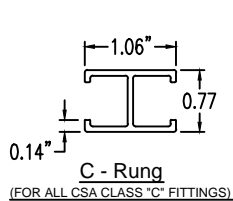

## Vertical Outside 30° ELBOW (4"H)

# Vertical Outside 30° ELBOW (ALUMINUM)

Manufactured in Canada by Niedax CER

END VIEW

RUNG END VIEWS

**Note:** Couplings C/W Hardware are supplied with each fitting.

## ALUMINUM LADDER/VENTILATED TRAY VERTICAL OUTSIDE 30° ELBOW ORDERING DATA EXAMPLE