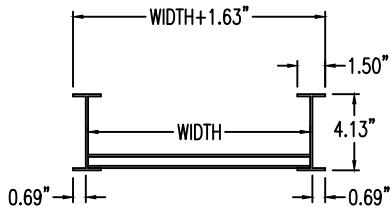

## Vertical Outside 30° ELBOW (4"H)

# Vertical Outside 30° ELBOW (ALUMINUM)

Manufactured in Canada by Niedax CER

END VIEW

RUNG END VIEWS

**Note:** Couplings C/W Hardware are supplied with each fitting.