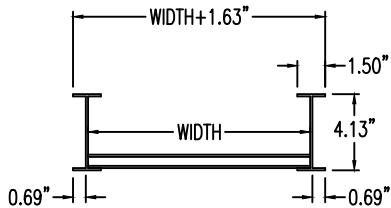

Aluminum Ladder/Ventilated Tray

Vertical Inside 90° ELBOW (4"H)

Vertical Inside 90° ELBOW (ALUMINUM)
 Manufactured in Canada by Niedax CER

Note: Couplings C/W Hardware are supplied with each fitting.

END VIEW

RUNG END VIEWS

ALUMINUM LADDER/VENTILATED TRAY VERTICAL INSIDE 90° ELBOW ORDERING DATA EXAMPLE

L C A 4 3 - (Width) - VI90 - (Radius)

NOTES:

* CSA Ventilated tray has a rung spacing of 4" between rungs.

2799 Barton St E
 Hamilton, ON L8E 2J8
 Toll Free: 1 877.213.8045
 Phone: 905.337.7522
 Cerinc.ca