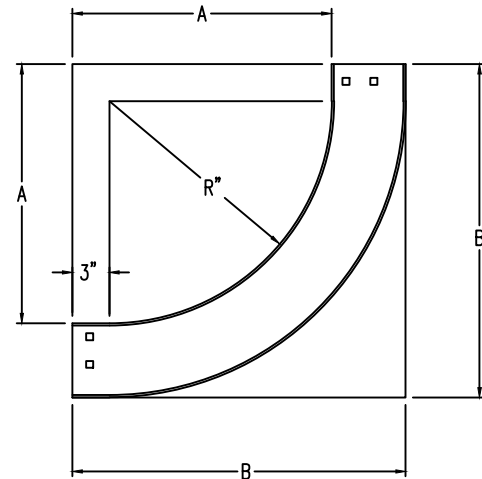

Aluminum Ladder/Ventilated Tray

Vertical Inside 90° ELBOW (4"H)

Vertical Inside 90° ELBOW (ALUMINUM)
 Manufactured in Canada by Niedax CER

Note: Couplings C/W Hardware are supplied with each fitting.

END VIEW

RUNG END VIEWS

ALUMINUM LADDER/VENTILATED TRAY VERTICAL INSIDE 90° ELBOW ORDERING DATA EXAMPLE

L C A 4 3 - (Width) - VI90 - (Radius)

NOTES:

* CSA Ventilated tray has a rung spacing of 4" between rungs.

2799 Barton St E
 Hamilton, ON L8E 2J8
 Toll Free: 1 877.213.8045
 Phone: 905.337.7522
 Cerinc.ca