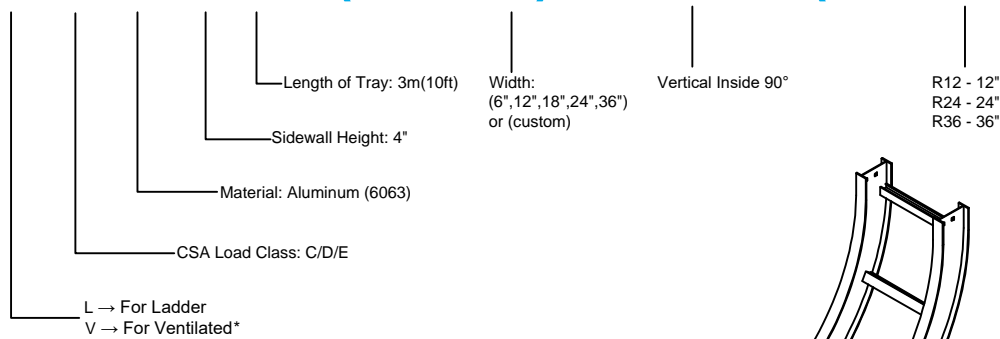

Aluminum Ladder/Ventilated Tray

Vertical Inside 90° ELBOW (4"H)

Vertical Inside 90° ELBOW (ALUMINUM)
 Manufactured in Canada by Niedax CER

Note: Couplings C/W Hardware are supplied with each fitting.

END VIEW

RUNG END VIEWS

ALUMINUM LADDER/VENTILATED TRAY VERTICAL INSIDE 90° ELBOW ORDERING DATA EXAMPLE

L C A 4 3 - (Width) - VI90 - (Radius)

NOTES:

* CSA Ventilated tray has a rung spacing of 4" between rungs.

2799 Barton St E
 Hamilton, ON L8E 2J8
 Toll Free: 1 877.213.8045
 Phone: 905.337.7522
 Cerinc.ca