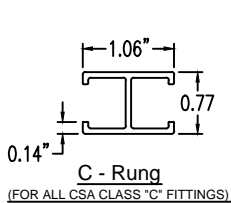

Aluminum Ladder/Ventilated Tray

Vertical Inside 90° ELBOW (4"H)

Vertical Inside 90° ELBOW (ALUMINUM)
 Manufactured in Canada by Niedax CER

Note: Couplings C/W Hardware are supplied with each fitting.

END VIEW

RUNG END VIEWS

ALUMINUM LADDER/VENTILATED TRAY VERTICAL INSIDE 90° ELBOW ORDERING DATA EXAMPLE

L C A 4 3 - (Width) - VI90 - (Radius)

NOTES:

* CSA Ventilated tray has a rung spacing of 4" between rungs.

2799 Barton St E
 Hamilton, ON L8E 2J8
 Toll Free: 1 877.213.8045
 Phone: 905.337.7522
 Cerinc.ca