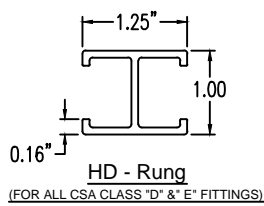

Aluminum Ladder/Ventilated Tray

Vertical Inside 90° ELBOW (4"H)

Vertical Inside 90° ELBOW (ALUMINUM)
 Manufactured in Canada by Niedax CER

Note: Couplings C/W Hardware are supplied with each fitting.

END VIEW

RUNG END VIEWS

ALUMINUM LADDER/VENTILATED TRAY VERTICAL INSIDE 90° ELBOW ORDERING DATA EXAMPLE

L C A 4 3 - (Width) - VI90 - (Radius)

NOTES:

* CSA Ventilated tray has a rung spacing of 4" between rungs.

2799 Barton St E
 Hamilton, ON L8E 2J8
 Toll Free: 1 877.213.8045
 Phone: 905.337.7522
 Cerinc.ca