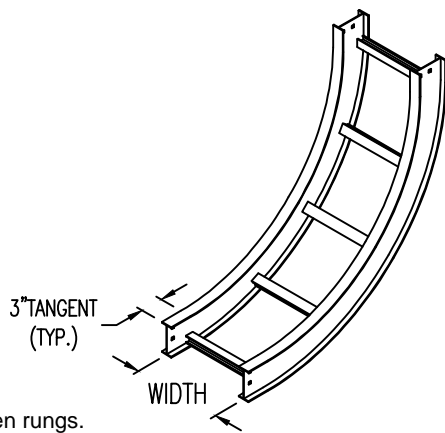

Aluminum Ladder/Ventilated Tray

Vertical Inside 90° ELBOW (4"H)

Vertical Inside 90° ELBOW (ALUMINUM)
 Manufactured in Canada by Niedax CER

Note: Couplings C/W Hardware are supplied with each fitting.

END VIEW

RUNG END VIEWS

ALUMINUM LADDER/VENTILATED TRAY VERTICAL INSIDE 90° ELBOW ORDERING DATA EXAMPLE

L C A 4 3 - (Width) - VI90 - (Radius)

NOTES:

* CSA Ventilated tray has a rung spacing of 4" between rungs.

2799 Barton St E
 Hamilton, ON L8E 2J8
 Toll Free: 1 877.213.8045
 Phone: 905.337.7522
 Cerinc.ca