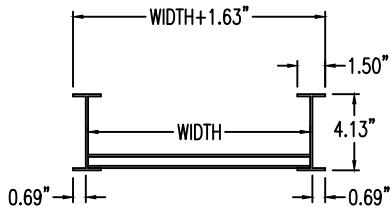

Aluminum Ladder/Ventilated Tray

Vertical Inside 60° ELBOW (4"H)

Vertical Inside 60° ELBOW (ALUMINUM)
 Manufactured in Canada by Niedax CER

Note: Couplings C/W Hardware are supplied with each fitting.

END VIEW

RUNG END VIEWS

ALUMINUM LADDER/VENTILATED TRAY VERTICAL INSIDE 60° ELBOW ORDERING DATA EXAMPLE

L C A 4 3 - (Width) - VI60 - (Radius)

2799 Barton St E
 Hamilton, ON L8E 2J8
 Toll Free: 1 877.213.8045
 Phone: 905.337.7522
 Cerinc.ca

NOTES:

* CSA Ventilated tray has a rung spacing of 4" between rungs.