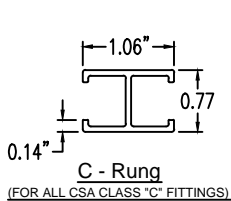

Aluminum Ladder/Ventilated Tray

Vertical Inside 60° ELBOW (4"H)

Vertical Inside 60° ELBOW (ALUMINUM)
 Manufactured in Canada by Niedax CER

Note: Couplings C/W Hardware are supplied with each fitting.

END VIEW

RUNG END VIEWS

ALUMINUM LADDER/VENTILATED TRAY VERTICAL INSIDE 60° ELBOW ORDERING DATA EXAMPLE

L C A 4 3 - (Width) - VI60 - (Radius)

2799 Barton St E
 Hamilton, ON L8E 2J8
 Toll Free: 1 877.213.8045
 Phone: 905.337.7522
 Cerinc.ca

NOTES:

* CSA Ventilated tray has a rung spacing of 4" between rungs.