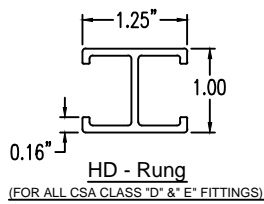

Aluminum Ladder/Ventilated Tray

Vertical Inside 60° ELBOW (4"H)

Vertical Inside 60° ELBOW (ALUMINUM)
 Manufactured in Canada by Niedax CER

Note: Couplings C/W Hardware are supplied with each fitting.

END VIEW

RUNG END VIEWS

ALUMINUM LADDER/VENTILATED TRAY VERTICAL INSIDE 60° ELBOW ORDERING DATA EXAMPLE

L C A 4 3 - (Width) - VI60 - (Radius)

2799 Barton St E
 Hamilton, ON L8E 2J8
 Toll Free: 1 877.213.8045
 Phone: 905.337.7522
 Cerinc.ca

NOTES:

* CSA Ventilated tray has a rung spacing of 4" between rungs.