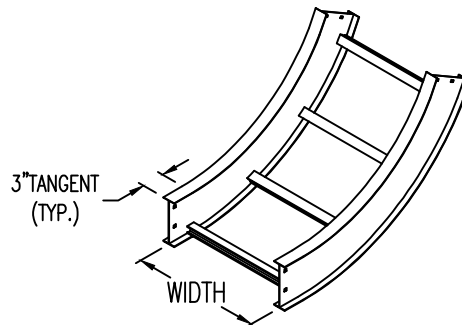

Aluminum Ladder/Ventilated Tray

Vertical Inside 60° ELBOW (4"H)

Vertical Inside 60° ELBOW (ALUMINUM)
 Manufactured in Canada by Niedax CER

Note: Couplings C/W Hardware are supplied with each fitting.

END VIEW

RUNG END VIEWS

ALUMINUM LADDER/VENTILATED TRAY VERTICAL INSIDE 60° ELBOW ORDERING DATA EXAMPLE

L C A 4 3 - (Width) - VI60 - (Radius)

2799 Barton St E
 Hamilton, ON L8E 2J8
 Toll Free: 1 877.213.8045
 Phone: 905.337.7522
 Cerinc.ca

NOTES:

* CSA Ventilated tray has a rung spacing of 4" between rungs.