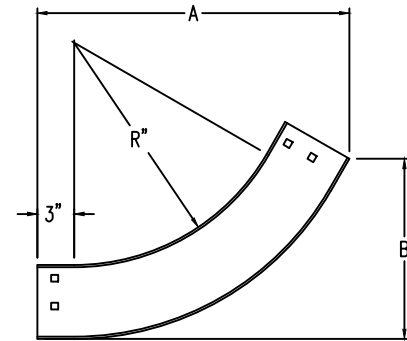

Aluminum Ladder/Ventilated Tray

Vertical Inside 60° ELBOW (4"H)

Vertical Inside 60° ELBOW (ALUMINUM)
 Manufactured in Canada by Niedax CER

Note: Couplings C/W Hardware are supplied with each fitting.

END VIEW

RUNG END VIEWS

ALUMINUM LADDER/VENTILATED TRAY VERTICAL INSIDE 60° ELBOW ORDERING DATA EXAMPLE

L C A 4 3 - (Width) - VI60 - (Radius)

2799 Barton St E
 Hamilton, ON L8E 2J8
 Toll Free: 1 877.213.8045
 Phone: 905.337.7522
 Cerinc.ca

NOTES:

* CSA Ventilated tray has a rung spacing of 4" between rungs.