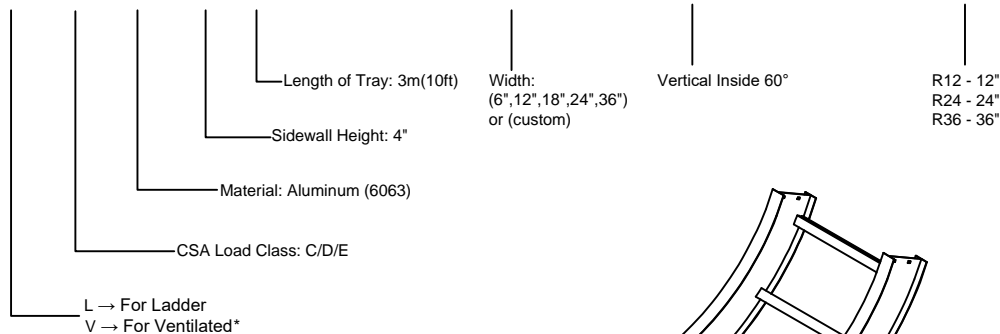

Aluminum Ladder/Ventilated Tray

Vertical Inside 60° ELBOW (4"H)

Vertical Inside 60° ELBOW (ALUMINUM)
 Manufactured in Canada by Niedax CER

Note: Couplings C/W Hardware are supplied with each fitting.

END VIEW

RUNG END VIEWS

ALUMINUM LADDER/VENTILATED TRAY VERTICAL INSIDE 60° ELBOW ORDERING DATA EXAMPLE

L C A 4 3 - (Width) - VI60 - (Radius)

2799 Barton St E
 Hamilton, ON L8E 2J8
 Toll Free: 1 877.213.8045
 Phone: 905.337.7522
 Cerinc.ca

NOTES:

* CSA Ventilated tray has a rung spacing of 4" between rungs.