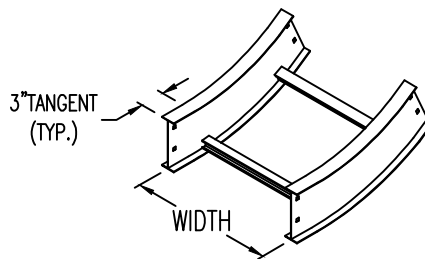

Aluminum Ladder/Ventilated Tray

Vertical Inside 30° ELBOW (4"H)

Vertical Inside 30° ELBOW (ALUMINUM)
 Manufactured in Canada by Niedax CER

Note: Couplings C/W Hardware are supplied with each fitting.

END VIEW

RUNG END VIEWS

ALUMINUM LADDER/VENTILATED TRAY VERTICAL INSIDE 30° ELBOW ORDERING DATA EXAMPLE

L C A 4 3 - (Width) - VI30 - (Radius)

2799 Barton St E
 Hamilton, ON L8E 2J8
 Toll Free: 1 877.213.8045
 Phone: 905.337.7522
 Cerinc.ca

NOTES:

* CSA Ventilated tray has a rung spacing of 4" between rungs.