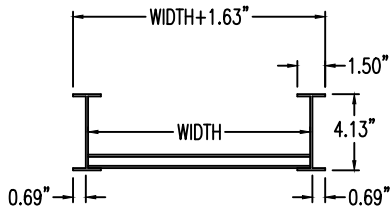

Aluminum Ladder/Ventilated Tray

Vertical Inside 30° ELBOW (4"H)

Vertical Inside 30° ELBOW (ALUMINUM)
 Manufactured in Canada by Niedax CER

Note: Couplings C/W Hardware are supplied with each fitting.

END VIEW

RUNG END VIEWS

ALUMINUM LADDER/VENTILATED TRAY VERTICAL INSIDE 30° ELBOW ORDERING DATA EXAMPLE

L C A 4 3 - (Width) - VI30 - (Radius)

2799 Barton St E
 Hamilton, ON L8E 2J8
 Toll Free: 1 877.213.8045
 Phone: 905.337.7522
 Cerinc.ca

NOTES:

* CSA Ventilated tray has a rung spacing of 4" between rungs.