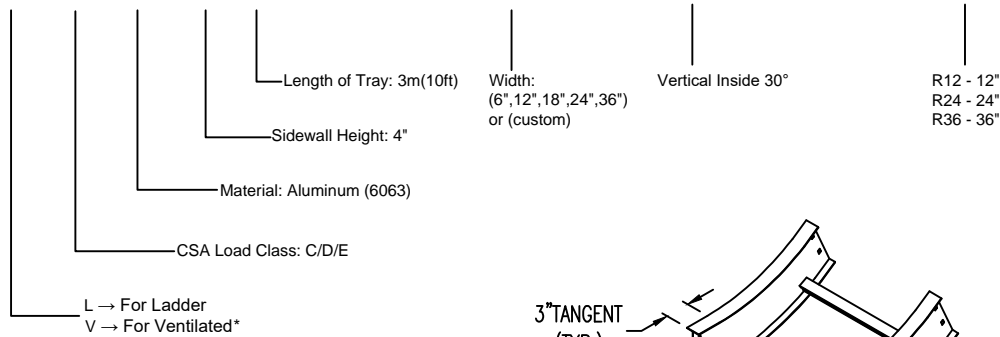

Aluminum Ladder/Ventilated Tray

Vertical Inside 30° ELBOW (4"H)

Vertical Inside 30° ELBOW (ALUMINUM)
 Manufactured in Canada by Niedax CER

Note: Couplings C/W Hardware are supplied with each fitting.

END VIEW

RUNG END VIEWS

ALUMINUM LADDER/VENTILATED TRAY VERTICAL INSIDE 30° ELBOW ORDERING DATA EXAMPLE

L C A 4 3 - (Width) - VI30 - (Radius)

2799 Barton St E
 Hamilton, ON L8E 2J8
 Toll Free: 1 877.213.8045
 Phone: 905.337.7522
 Cerinc.ca

NOTES:

* CSA Ventilated tray has a rung spacing of 4" between rungs.