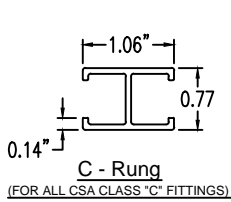

Aluminum Ladder/Ventilated Tray

Vertical Inside 30° ELBOW (4"H)

Vertical Inside 30° ELBOW (ALUMINUM)
 Manufactured in Canada by Niedax CER

Note: Couplings C/W Hardware are supplied with each fitting.

END VIEW

RUNG END VIEWS

ALUMINUM LADDER/VENTILATED TRAY VERTICAL INSIDE 30° ELBOW ORDERING DATA EXAMPLE

L C A 4 3 - (Width) - VI30 - (Radius)

2799 Barton St E
 Hamilton, ON L8E 2J8
 Toll Free: 1 877.213.8045
 Phone: 905.337.7522
 Cerinc.ca

NOTES:

* CSA Ventilated tray has a rung spacing of 4" between rungs.