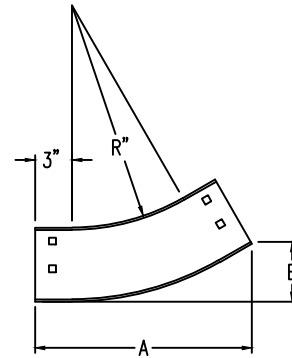

Aluminum Ladder/Ventilated Tray

Vertical Inside 30° ELBOW (4"H)

Vertical Inside 30° ELBOW (ALUMINUM)
 Manufactured in Canada by Niedax CER

Note: Couplings C/W Hardware are supplied with each fitting.

END VIEW

RUNG END VIEWS

ALUMINUM LADDER/VENTILATED TRAY VERTICAL INSIDE 30° ELBOW ORDERING DATA EXAMPLE

L C A 4 3 - (Width) - VI30 - (Radius)

2799 Barton St E
 Hamilton, ON L8E 2J8
 Toll Free: 1 877.213.8045
 Phone: 905.337.7522
 Cerinc.ca

NOTES:

* CSA Ventilated tray has a rung spacing of 4" between rungs.