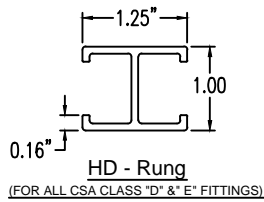

Aluminum Ladder/Ventilated Tray

Vertical Inside 30° ELBOW (4"H)

Vertical Inside 30° ELBOW (ALUMINUM)
 Manufactured in Canada by Niedax CER

Note: Couplings C/W Hardware are supplied with each fitting.

END VIEW

RUNG END VIEWS

ALUMINUM LADDER/VENTILATED TRAY VERTICAL INSIDE 30° ELBOW ORDERING DATA EXAMPLE

L C A 4 3 - (Width) - VI30 - (Radius)

2799 Barton St E
 Hamilton, ON L8E 2J8
 Toll Free: 1 877.213.8045
 Phone: 905.337.7522
 Cerinc.ca

NOTES:

* CSA Ventilated tray has a rung spacing of 4" between rungs.