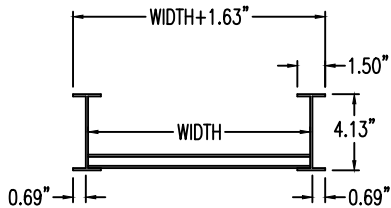

Aluminum Ladder/Ventilated Tray

Straight Reducer (4"H)

Straight Reducer (ALUMINUM)

Manufactured in Canada by Niedax CER

Note: Couplings C/W Hardware are supplied with each fitting.

END VIEW