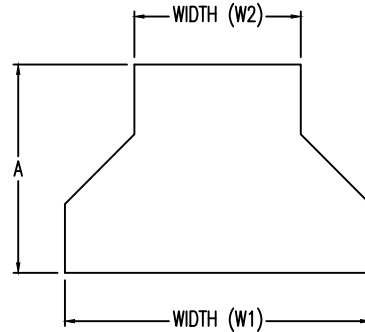

## Straight Reducer (4"H)

### Straight Reducer (ALUMINUM)

Manufactured in Canada by Niedax CER

**Note:** Couplings C/W Hardware are supplied with each fitting.

END VIEW

RUNG END VIEWS

### ALUMINUM LADDER/VENTILATED TRAY STRAIGHT REDUCER ORDERING DATA EXAMPLE