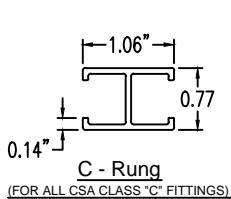

## Straight Reducer (4"H)

### Straight Reducer (ALUMINUM)

Manufactured in Canada by Niedax CER

**Note:** Couplings C/W Hardware are supplied with each fitting.

END VIEW

RUNG END VIEWS

### ALUMINUM LADDER/VENTILATED TRAY STRAIGHT REDUCER ORDERING DATA EXAMPLE