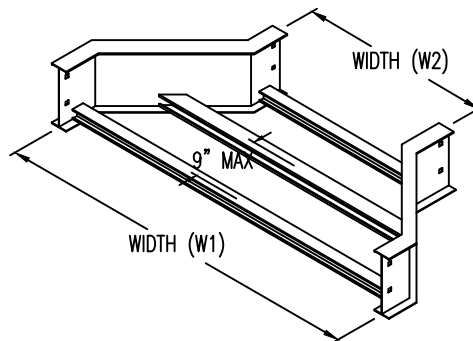

ALUMINUM LADDER/VENTILATED TRAY STRAIGHT REDUCER ORDERING DATA EXAMPLE

L C A 4 3 - (Width 1) - (Width 2) - SR

2799 Barton St E
Hamilton, ON L8E 2J8
Toll Free: 1 877.213.8045
Phone:905.337.7522
Cerinc.ca

NOTES:

* CSA Ventilated tray has a rung spacing of 4" between rungs.