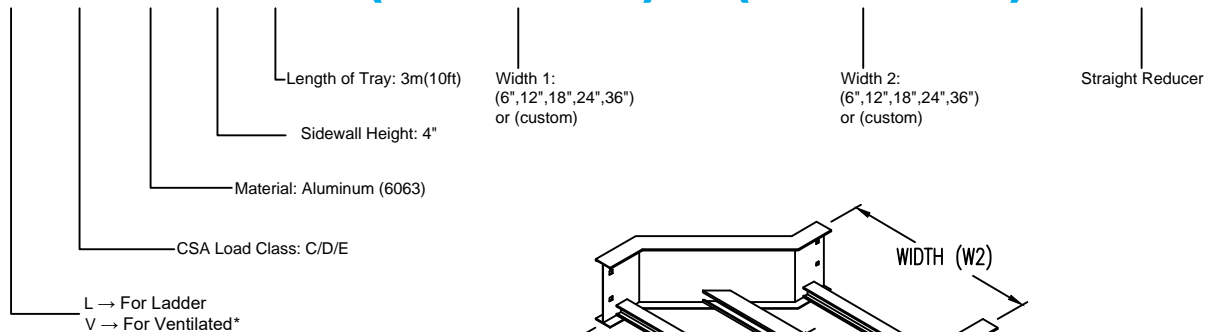

ALUMINUM LADDER/VENTILATED TRAY STRAIGHT REDUCER ORDERING DATA EXAMPLE

L C A 4 3 - (Width 1) - (Width 2) - SR

2799 Barton St E
Hamilton, ON L8E 2J8
Toll Free: 1 877.213.8045
Phone:905.337.7522
Cerinc.ca

NOTES:

* CSA Ventilated tray has a rung spacing of 4" between rungs.