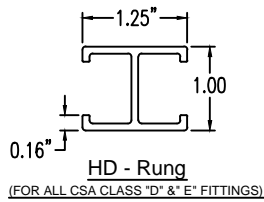

## Straight Reducer (4"H)

### Straight Reducer (ALUMINUM)

Manufactured in Canada by Niedax CER

**Note:** Couplings C/W Hardware are supplied with each fitting.

END VIEW

RUNG END VIEWS

### ALUMINUM LADDER/VENTILATED TRAY STRAIGHT REDUCER ORDERING DATA EXAMPLE