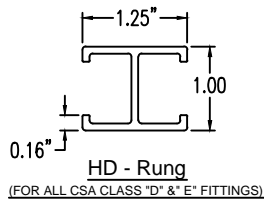

## Right Reducer (4"H)

### Right Reducer (ALUMINUM)

Manufactured in Canada by Niedax CER

**Note:** Couplings C/W Hardware are supplied with each fitting.

END VIEW

RUNG END VIEWS

### ALUMINUM LADDER/VENTILATED TRAY RIGHT REDUCER ORDERING DATA EXAMPLE