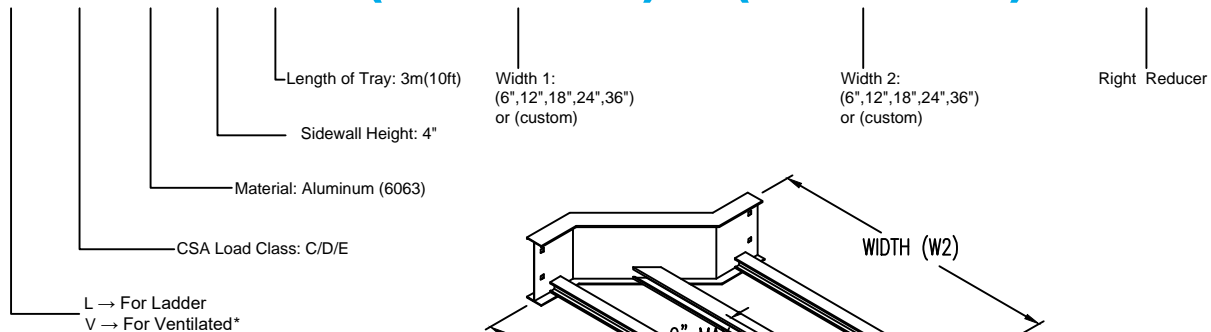

ALUMINUM LADDER/VENTILATED TRAY RIGHT REDUCER ORDERING DATA EXAMPLE

L C A 4 3 - (Width 1) - (Width 2) - RR

2799 Barton St E
Hamilton, ON L8E 2J8
Toll Free: 1 877.213.8045
Phone: 905.337.7522
Cerinc.ca

NOTES:

* CSA Ventilated tray has a rung spacing of 4" between rungs.