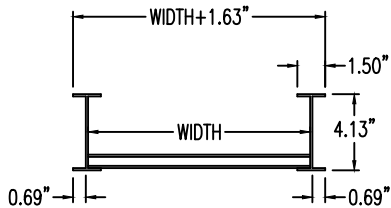

Aluminum Ladder/Ventilated Tray

Right Reducer (4"H)

Right Reducer (ALUMINUM)

Manufactured in Canada by Niedax CER

Note: Couplings C/W Hardware are supplied with each fitting.

END VIEW