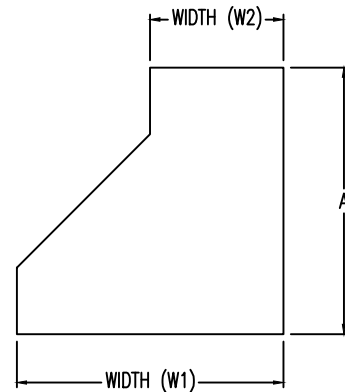

## Right Reducer (4"H)

### Right Reducer (ALUMINUM)

Manufactured in Canada by Niedax CER

**Note:** Couplings C/W Hardware are supplied with each fitting.

END VIEW

RUNG END VIEWS

### ALUMINUM LADDER/VENTILATED TRAY RIGHT REDUCER ORDERING DATA EXAMPLE