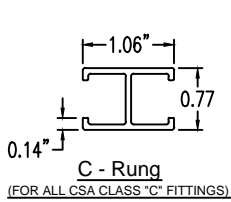

## Right Reducer (4"H)

### Right Reducer (ALUMINUM)

Manufactured in Canada by Niedax CER

**Note:** Couplings C/W Hardware are supplied with each fitting.

END VIEW

RUNG END VIEWS

### ALUMINUM LADDER/VENTILATED TRAY RIGHT REDUCER ORDERING DATA EXAMPLE