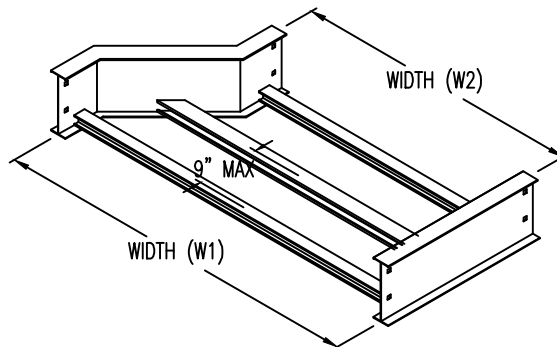

ALUMINUM LADDER/VENTILATED TRAY RIGHT REDUCER ORDERING DATA EXAMPLE

L C A 4 3 - (Width 1) - (Width 2) - RR

2799 Barton St E
Hamilton, ON L8E 2J8
Toll Free: 1 877.213.8045
Phone: 905.337.7522
Cerinc.ca

NOTES:

* CSA Ventilated tray has a rung spacing of 4" between rungs.