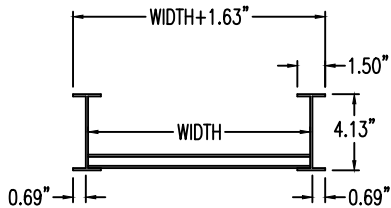

Aluminum Ladder/Ventilated Tray

Left Reducer (4"H)

LEFT REDUCER (ALUMINUM)

Manufactured in Canada by Niedax CER

Note: Couplings C/W Hardware are supplied with each fitting.

END VIEW