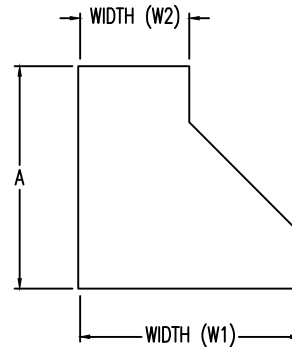

## Left Reducer (4"H)

### LEFT REDUCER (ALUMINUM)

Manufactured in Canada by Niedax CER

**Note:** Couplings C/W Hardware are supplied with each fitting.

END VIEW

RUNG END VIEWS

### ALUMINUM LADDER/VENTILATED TRAY LEFT REDUCER ORDERING DATA EXAMPLE

## L C A 4 3 - (Width 1) - (Width 2) - LR

**NOTES:**

\* CSA Ventilated tray has a rung spacing of 4" between rungs.

2799 Barton St E  
Hamilton, ON L8E 2J8  
Toll Free: 1 877.213.8045  
Phone:905.337.7522  
Cerinc.ca