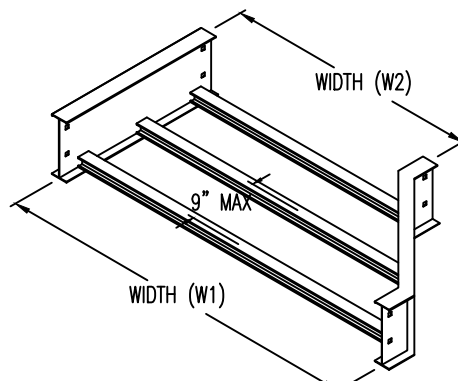

## Left Reducer (4"H)

### LEFT REDUCER (ALUMINUM)

Manufactured in Canada by Niedax CER

**Note:** Couplings C/W Hardware are supplied with each fitting.

END VIEW

RUNG END VIEWS

### ALUMINUM LADDER/VENTILATED TRAY LEFT REDUCER ORDERING DATA EXAMPLE

## L C A 4 3 - (Width 1) - (Width 2) - LR

**NOTES:**

\* CSA Ventilated tray has a rung spacing of 4" between rungs.

2799 Barton St E  
Hamilton, ON L8E 2J8  
Toll Free: 1 877.213.8045  
Phone:905.337.7522  
Cerinc.ca