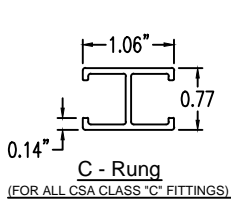

## Left Reducer (4"H)

### LEFT REDUCER (ALUMINUM)

Manufactured in Canada by Niedax CER

**Note:** Couplings C/W Hardware are supplied with each fitting.

END VIEW

RUNG END VIEWS

### ALUMINUM LADDER/VENTILATED TRAY LEFT REDUCER ORDERING DATA EXAMPLE

## L C A 4 3 - (Width 1) - (Width 2) - LR

**NOTES:**

\* CSA Ventilated tray has a rung spacing of 4" between rungs.

2799 Barton St E  
Hamilton, ON L8E 2J8  
Toll Free: 1 877.213.8045  
Phone:905.337.7522  
Cerinc.ca