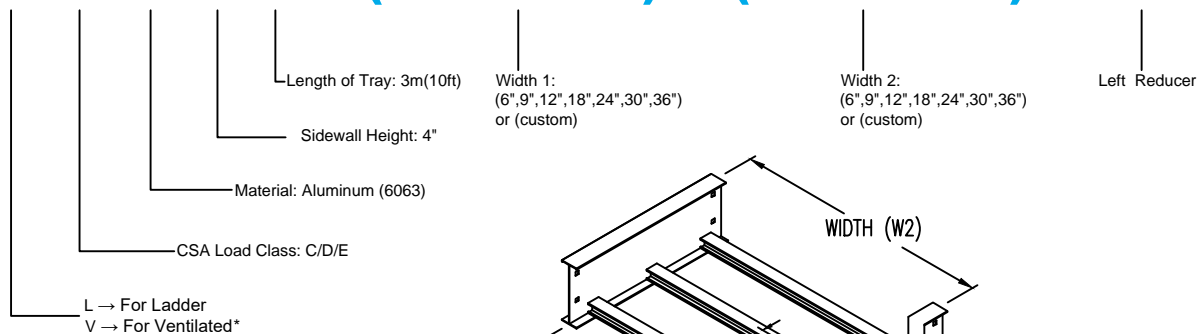

## Left Reducer (4"H)

### LEFT REDUCER (ALUMINUM)

Manufactured in Canada by Niedax CER

**Note:** Couplings C/W Hardware are supplied with each fitting.

END VIEW

RUNG END VIEWS

### ALUMINUM LADDER/VENTILATED TRAY LEFT REDUCER ORDERING DATA EXAMPLE

## L C A 4 3 - (Width 1) - (Width 2) - LR

**NOTES:**

\* CSA Ventilated tray has a rung spacing of 4" between rungs.

2799 Barton St E  
Hamilton, ON L8E 2J8  
Toll Free: 1 877.213.8045  
Phone:905.337.7522  
Cerinc.ca