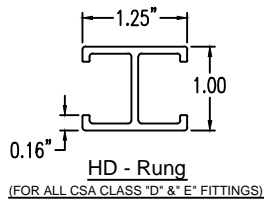

## Left Reducer (4"H)

### LEFT REDUCER (ALUMINUM)

Manufactured in Canada by Niedax CER

**Note:** Couplings C/W Hardware are supplied with each fitting.

END VIEW

RUNG END VIEWS

### ALUMINUM LADDER/VENTILATED TRAY LEFT REDUCER ORDERING DATA EXAMPLE

## L C A 4 3 - (Width 1) - (Width 2) - LR

**NOTES:**

\* CSA Ventilated tray has a rung spacing of 4" between rungs.

2799 Barton St E  
Hamilton, ON L8E 2J8  
Toll Free: 1 877.213.8045  
Phone:905.337.7522  
Cerinc.ca