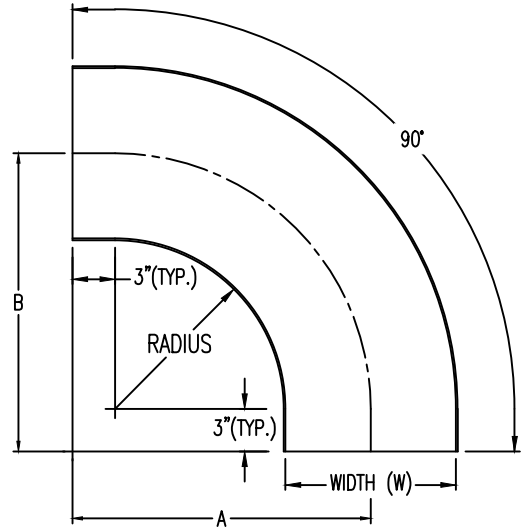

Aluminum Ladder/Ventilated Tray

Horizontal 90° ELBOW (4"H)

HORIZONTAL 90° ELBOW (ALUMINUM)
 Manufactured in Canada by Niedax CER

Note: Couplings C/W Hardware are supplied with each fitting.

END VIEW

RUNG END VIEWS

C - Rung
 (FOR ALL CSA CLASS "C" FITTINGS)

HD - Rung
 (FOR ALL CSA CLASS "D" & "E" FITTINGS)

ALUMINUM LADDER/VENTILATED TRAY HORIZONTAL 90° ELBOW ORDERING DATA EXAMPLE

L C A 4 3 - (Width) - H90 - (Radius)