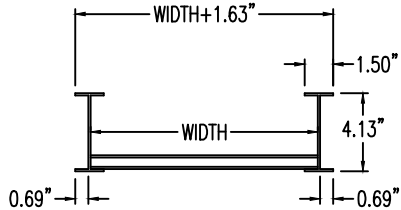

Aluminum Ladder/Ventilated Tray

Horizontal 90° ELBOW (4"H)

HORIZONTAL 90° ELBOW (ALUMINUM)
 Manufactured in Canada by Niedax CER

Note: Couplings C/W Hardware are supplied with each fitting.

END VIEW

RUNG END VIEWS

C - Rung
 (FOR ALL CSA CLASS "C" FITTINGS)

HD - Rung
 (FOR ALL CSA CLASS "D" & "E" FITTINGS)

ALUMINUM LADDER/VENTILATED TRAY HORIZONTAL 90° ELBOW ORDERING DATA EXAMPLE

L C A 4 3 - (Width) - H90 - (Radius)