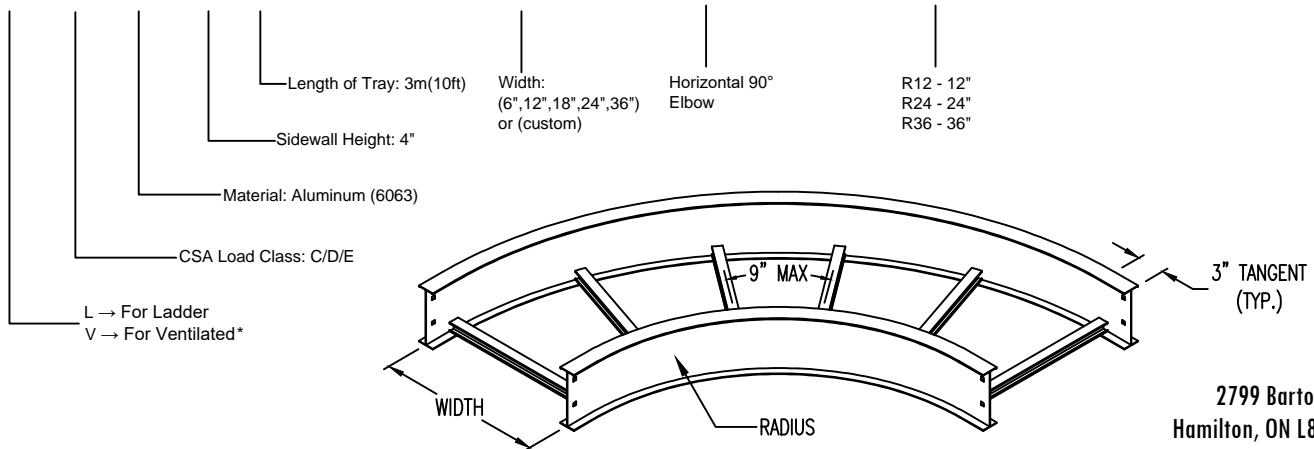

C - Rung
 (FOR ALL CSA CLASS "C" FITTINGS)

HD - Rung
 (FOR ALL CSA CLASS "D" & "E" FITTINGS)

ALUMINUM LADDER/VENTILATED TRAY HORIZONTAL 90° ELBOW ORDERING DATA EXAMPLE

L C A 4 3 - (Width) - H90 - (Radius)

2799 Barton St E
 Hamilton, ON L8E 2J8
 Toll Free: 1 877.213.8045
 Phone: 905.337.7522
 Cerinc.ca

NOTES:
 * CSA Ventilated tray has a rung spacing of 4" between rungs.