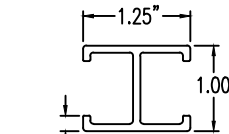

Aluminum Ladder/Ventilated Tray

Horizontal 90° ELBOW (4"H)

HORIZONTAL 90° ELBOW (ALUMINUM)
 Manufactured in Canada by Niedax CER

Note: Couplings C/W Hardware are supplied with each fitting.

END VIEW

RUNG END VIEWS

C - Rung
 (FOR ALL CSA CLASS "C" FITTINGS)

HD - Rung
 (FOR ALL CSA CLASS "D" & "E" FITTINGS)

ALUMINUM LADDER/VENTILATED TRAY HORIZONTAL 90° ELBOW ORDERING DATA EXAMPLE

L C A 4 3 - (Width) - H90 - (Radius)