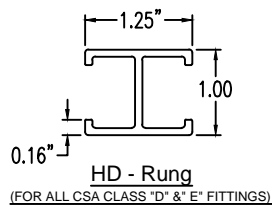

Aluminum Ladder/Ventilated Tray

Horizontal 60° ELBOW (4"H)

HORIZONTAL 60° ELBOW (ALUMINUM)

Manufactured in Canada by Niedax CER

Note: Couplings C/W Hardware are supplied with each fitting.

END VIEW

RUNG END VIEWS

ALUMINUM LADDER/VENTILATED TRAY HORIZONTAL 60° ELBOW ORDERING DATA EXAMPLE

L C A 4 3 - (Width) - H60 - (Radius)

2799 Barton St E
Hamilton, ON L8E 2J8
Toll Free: 1 877.213.8045
Phone: 905.337.7522
Cerinc.ca

NOTES:

* CSA Ventilated tray has a rung spacing of 4" between rungs.