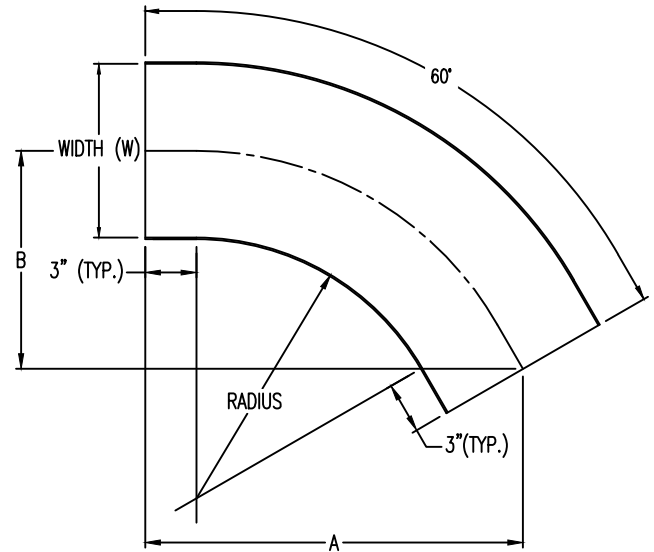

Aluminum Ladder/Ventilated Tray

Horizontal 60° ELBOW (4"H)

HORIZONTAL 60° ELBOW (ALUMINUM)

Manufactured in Canada by Niedax CER

Note: Couplings C/W Hardware are supplied with each fitting.

END VIEW

RUNG END VIEWS

ALUMINUM LADDER/VENTILATED TRAY HORIZONTAL 60° ELBOW ORDERING DATA EXAMPLE

L C A 4 3 - (Width) - H60 - (Radius)

2799 Barton St E
Hamilton, ON L8E 2J8
Toll Free: 1 877.213.8045
Phone: 905.337.7522
Cerinc.ca

NOTES:

* CSA Ventilated tray has a rung spacing of 4" between rungs.