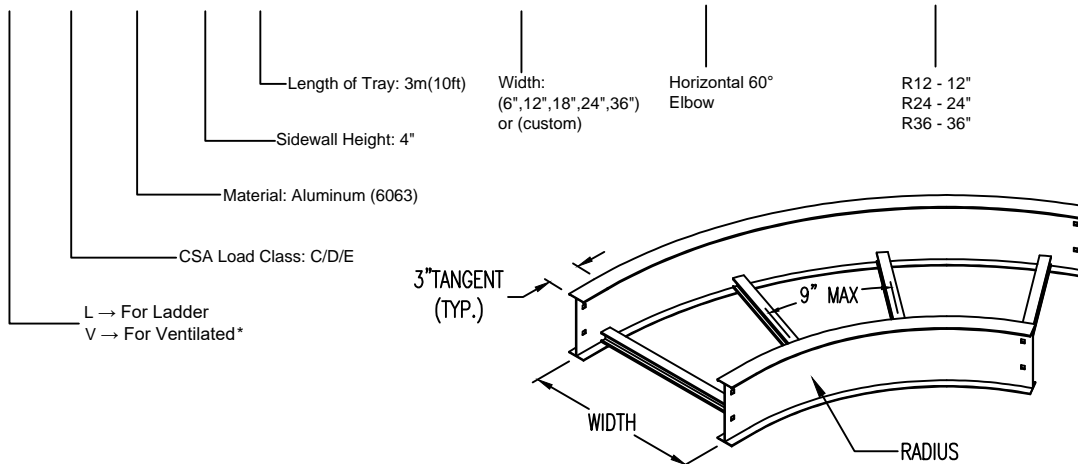

Aluminum Ladder/Ventilated Tray

Horizontal 60° ELBOW (4"H)

HORIZONTAL 60° ELBOW (ALUMINUM)

Manufactured in Canada by Niedax CER

Note: Couplings C/W Hardware are supplied with each fitting.

END VIEW

RUNG END VIEWS

ALUMINUM LADDER/VENTILATED TRAY HORIZONTAL 60° ELBOW ORDERING DATA EXAMPLE

L C A 4 3 - (Width) - H60 - (Radius)

2799 Barton St E
Hamilton, ON L8E 2J8
Toll Free: 1 877.213.8045
Phone: 905.337.7522
Cerinc.ca

NOTES:

* CSA Ventilated tray has a rung spacing of 4" between rungs.