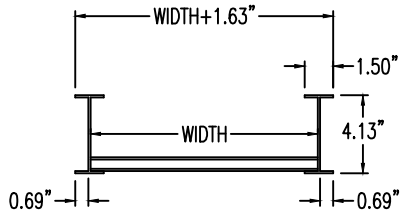

Aluminum Ladder/Ventilated Tray

Horizontal 60° ELBOW (4"H)

HORIZONTAL 60° ELBOW (ALUMINUM)

Manufactured in Canada by Niedax CER

Note: Couplings C/W Hardware are supplied with each fitting.

END VIEW

RUNG END VIEWS

ALUMINUM LADDER/VENTILATED TRAY HORIZONTAL 60° ELBOW ORDERING DATA EXAMPLE

L C A 4 3 - (Width) - H60 - (Radius)

2799 Barton St E
Hamilton, ON L8E 2J8
Toll Free: 1 877.213.8045
Phone: 905.337.7522
Cerinc.ca

NOTES:

* CSA Ventilated tray has a rung spacing of 4" between rungs.