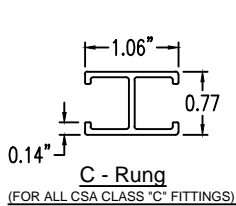

Aluminum Ladder/Ventilated Tray

Horizontal 60° ELBOW (4"H)

HORIZONTAL 60° ELBOW (ALUMINUM)

Manufactured in Canada by Niedax CER

Note: Couplings C/W Hardware are supplied with each fitting.

END VIEW

RUNG END VIEWS

ALUMINUM LADDER/VENTILATED TRAY HORIZONTAL 60° ELBOW ORDERING DATA EXAMPLE

L C A 4 3 - (Width) - H60 - (Radius)

2799 Barton St E
Hamilton, ON L8E 2J8
Toll Free: 1 877.213.8045
Phone: 905.337.7522
Cerinc.ca

NOTES:

* CSA Ventilated tray has a rung spacing of 4" between rungs.