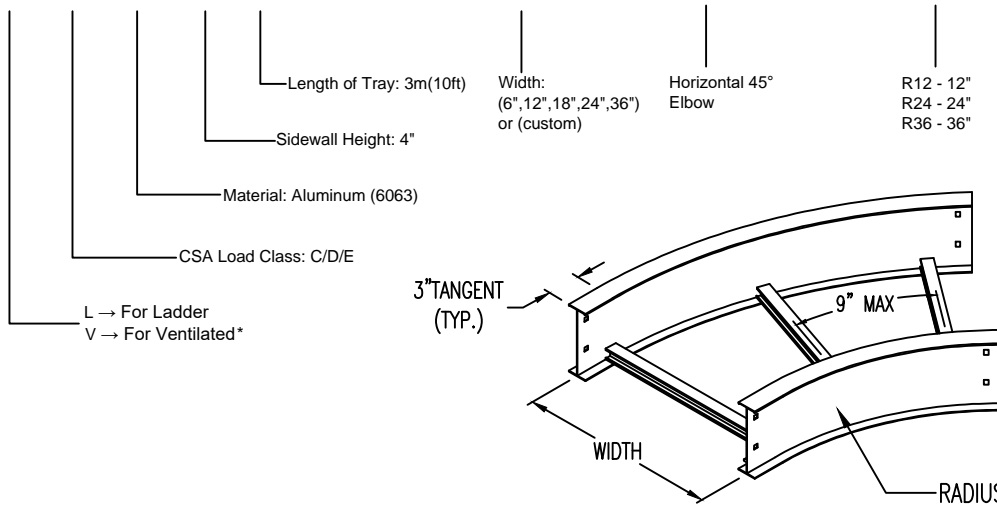

ALUMINUM LADDER/VENTILATED TRAY HORIZONTAL 45° ELBOW ORDERING DATA EXAMPLE

L C A 4 3 - (Width) - H45 - (Radius)

2799 Barton St E
Hamilton, ON L8E 2J8
Toll Free: 1 877.213.8045
Phone: 905.337.7522
Cerinc.ca

NOTES:
* CSA Ventilated tray has a rung spacing of 4" between rungs.