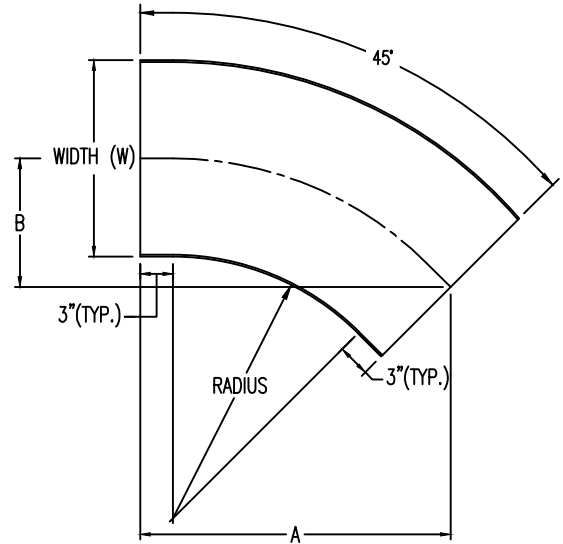

## Horizontal 45° ELBOW (4"H)

### HORIZONTAL 45° ELBOW (ALUMINUM)

Manufactured in Canada by Niedax CER

**Note:** Couplings C/W Hardware are supplied with each fitting.

END VIEW

RUNG END VIEWS

### ALUMINUM LADDER/VENTILATED TRAY HORIZONTAL 45° ELBOW ORDERING DATA EXAMPLE