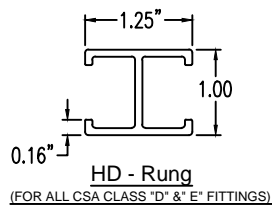

## Horizontal 45° ELBOW (4"H)

### HORIZONTAL 45° ELBOW (ALUMINUM)

Manufactured in Canada by Niedax CER

**Note:** Couplings C/W Hardware are supplied with each fitting.

END VIEW

RUNG END VIEWS

### ALUMINUM LADDER/VENTILATED TRAY HORIZONTAL 45° ELBOW ORDERING DATA EXAMPLE