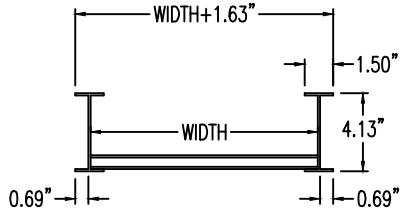

## Horizontal 45° ELBOW (4"H)

### HORIZONTAL 45° ELBOW (ALUMINUM)

Manufactured in Canada by Niedax CER

**Note:** Couplings C/W Hardware are supplied with each fitting.

END VIEW

RUNG END VIEWS