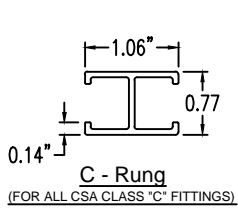

## Horizontal 45° ELBOW (4"H)

### HORIZONTAL 45° ELBOW (ALUMINUM)

Manufactured in Canada by Niedax CER

**Note:** Couplings C/W Hardware are supplied with each fitting.

END VIEW

RUNG END VIEWS

### ALUMINUM LADDER/VENTILATED TRAY HORIZONTAL 45° ELBOW ORDERING DATA EXAMPLE