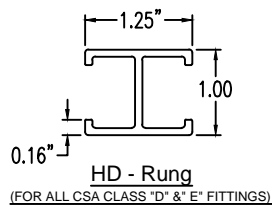

Aluminum Ladder/Ventilated Tray

Horizontal 30° ELBOW (4"H)

HORIZONTAL 30° ELBOW (ALUMINUM)

Manufactured in Canada by Niedax CER

Note: Couplings C/W Hardware are supplied with each fitting.

END VIEW

RUNG END VIEWS

ALUMINUM LADDER/VENTILATED TRAY HORIZONTAL 30° ELBOW ORDERING DATA EXAMPLE

L C A 4 3 - (Width) - H30 - (Radius)

2799 Barton St E
Hamilton, ON L8E 2J8
Toll Free: 1 877.213.8045
Phone: 905.337.7522
Cerinc.ca

NOTES:

* CSA Ventilated tray has a rung spacing of 4" between rungs.