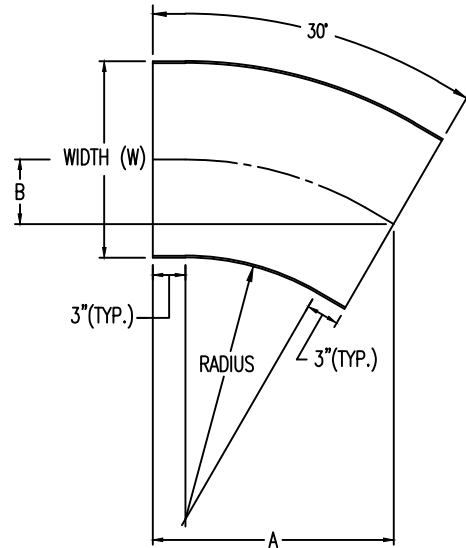

Aluminum Ladder/Ventilated Tray

Horizontal 30° ELBOW (4"H)

HORIZONTAL 30° ELBOW (ALUMINUM)

Manufactured in Canada by Niedax CER

Note: Couplings C/W Hardware are supplied with each fitting.

END VIEW

RUNG END VIEWS

ALUMINUM LADDER/VENTILATED TRAY HORIZONTAL 30° ELBOW ORDERING DATA EXAMPLE

L C A 4 3 - (Width) - H30 - (Radius)

2799 Barton St E
Hamilton, ON L8E 2J8
Toll Free: 1 877.213.8045
Phone: 905.337.7522
Cerinc.ca

NOTES:

* CSA Ventilated tray has a rung spacing of 4" between rungs.