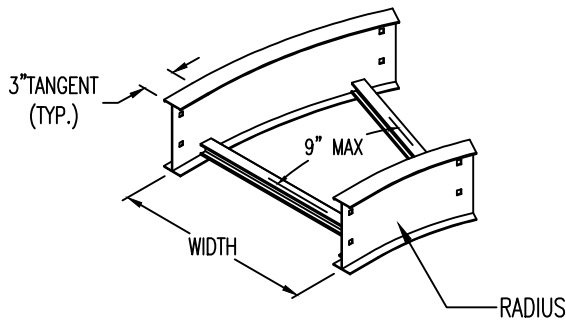

Aluminum Ladder/Ventilated Tray

Horizontal 30° ELBOW (4"H)

HORIZONTAL 30° ELBOW (ALUMINUM)

Manufactured in Canada by Niedax CER

Note: Couplings C/W Hardware are supplied with each fitting.

END VIEW

RUNG END VIEWS

ALUMINUM LADDER/VENTILATED TRAY HORIZONTAL 30° ELBOW ORDERING DATA EXAMPLE

L C A 4 3 - (Width) - H30 - (Radius)

2799 Barton St E
Hamilton, ON L8E 2J8
Toll Free: 1 877.213.8045
Phone: 905.337.7522
Cerinc.ca

NOTES:

* CSA Ventilated tray has a rung spacing of 4" between rungs.