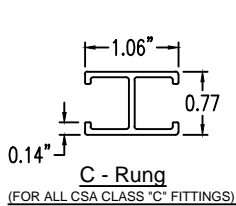

Aluminum Ladder/Ventilated Tray

Horizontal 30° ELBOW (4"H)

HORIZONTAL 30° ELBOW (ALUMINUM)

Manufactured in Canada by Niedax CER

Note: Couplings C/W Hardware are supplied with each fitting.

END VIEW

RUNG END VIEWS

ALUMINUM LADDER/VENTILATED TRAY HORIZONTAL 30° ELBOW ORDERING DATA EXAMPLE

L C A 4 3 - (Width) - H30 - (Radius)

2799 Barton St E
Hamilton, ON L8E 2J8
Toll Free: 1 877.213.8045
Phone: 905.337.7522
Cerinc.ca

NOTES:

* CSA Ventilated tray has a rung spacing of 4" between rungs.