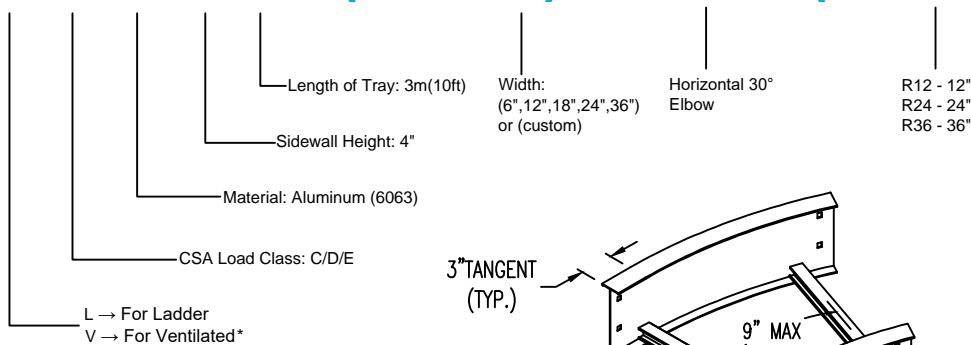

Aluminum Ladder/Ventilated Tray

Horizontal 30° ELBOW (4"H)

HORIZONTAL 30° ELBOW (ALUMINUM)

Manufactured in Canada by Niedax CER

Note: Couplings C/W Hardware are supplied with each fitting.

END VIEW

RUNG END VIEWS

ALUMINUM LADDER/VENTILATED TRAY HORIZONTAL 30° ELBOW ORDERING DATA EXAMPLE

L C A 4 3 - (Width) - H30 - (Radius)

2799 Barton St E
Hamilton, ON L8E 2J8
Toll Free: 1 877.213.8045
Phone: 905.337.7522
Cerinc.ca

NOTES:

* CSA Ventilated tray has a rung spacing of 4" between rungs.