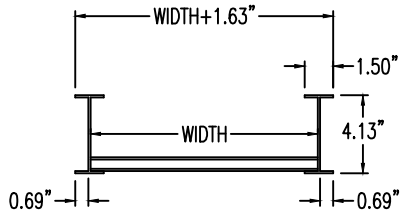

Aluminum Ladder/Ventilated Tray

Horizontal 30° ELBOW (4"H)

HORIZONTAL 30° ELBOW (ALUMINUM)

Manufactured in Canada by Niedax CER

Note: Couplings C/W Hardware are supplied with each fitting.

END VIEW

RUNG END VIEWS

ALUMINUM LADDER/VENTILATED TRAY HORIZONTAL 30° ELBOW ORDERING DATA EXAMPLE

L C A 4 3 - (Width) - H30 - (Radius)

2799 Barton St E
Hamilton, ON L8E 2J8
Toll Free: 1 877.213.8045
Phone: 905.337.7522
Cerinc.ca

NOTES:

* CSA Ventilated tray has a rung spacing of 4" between rungs.